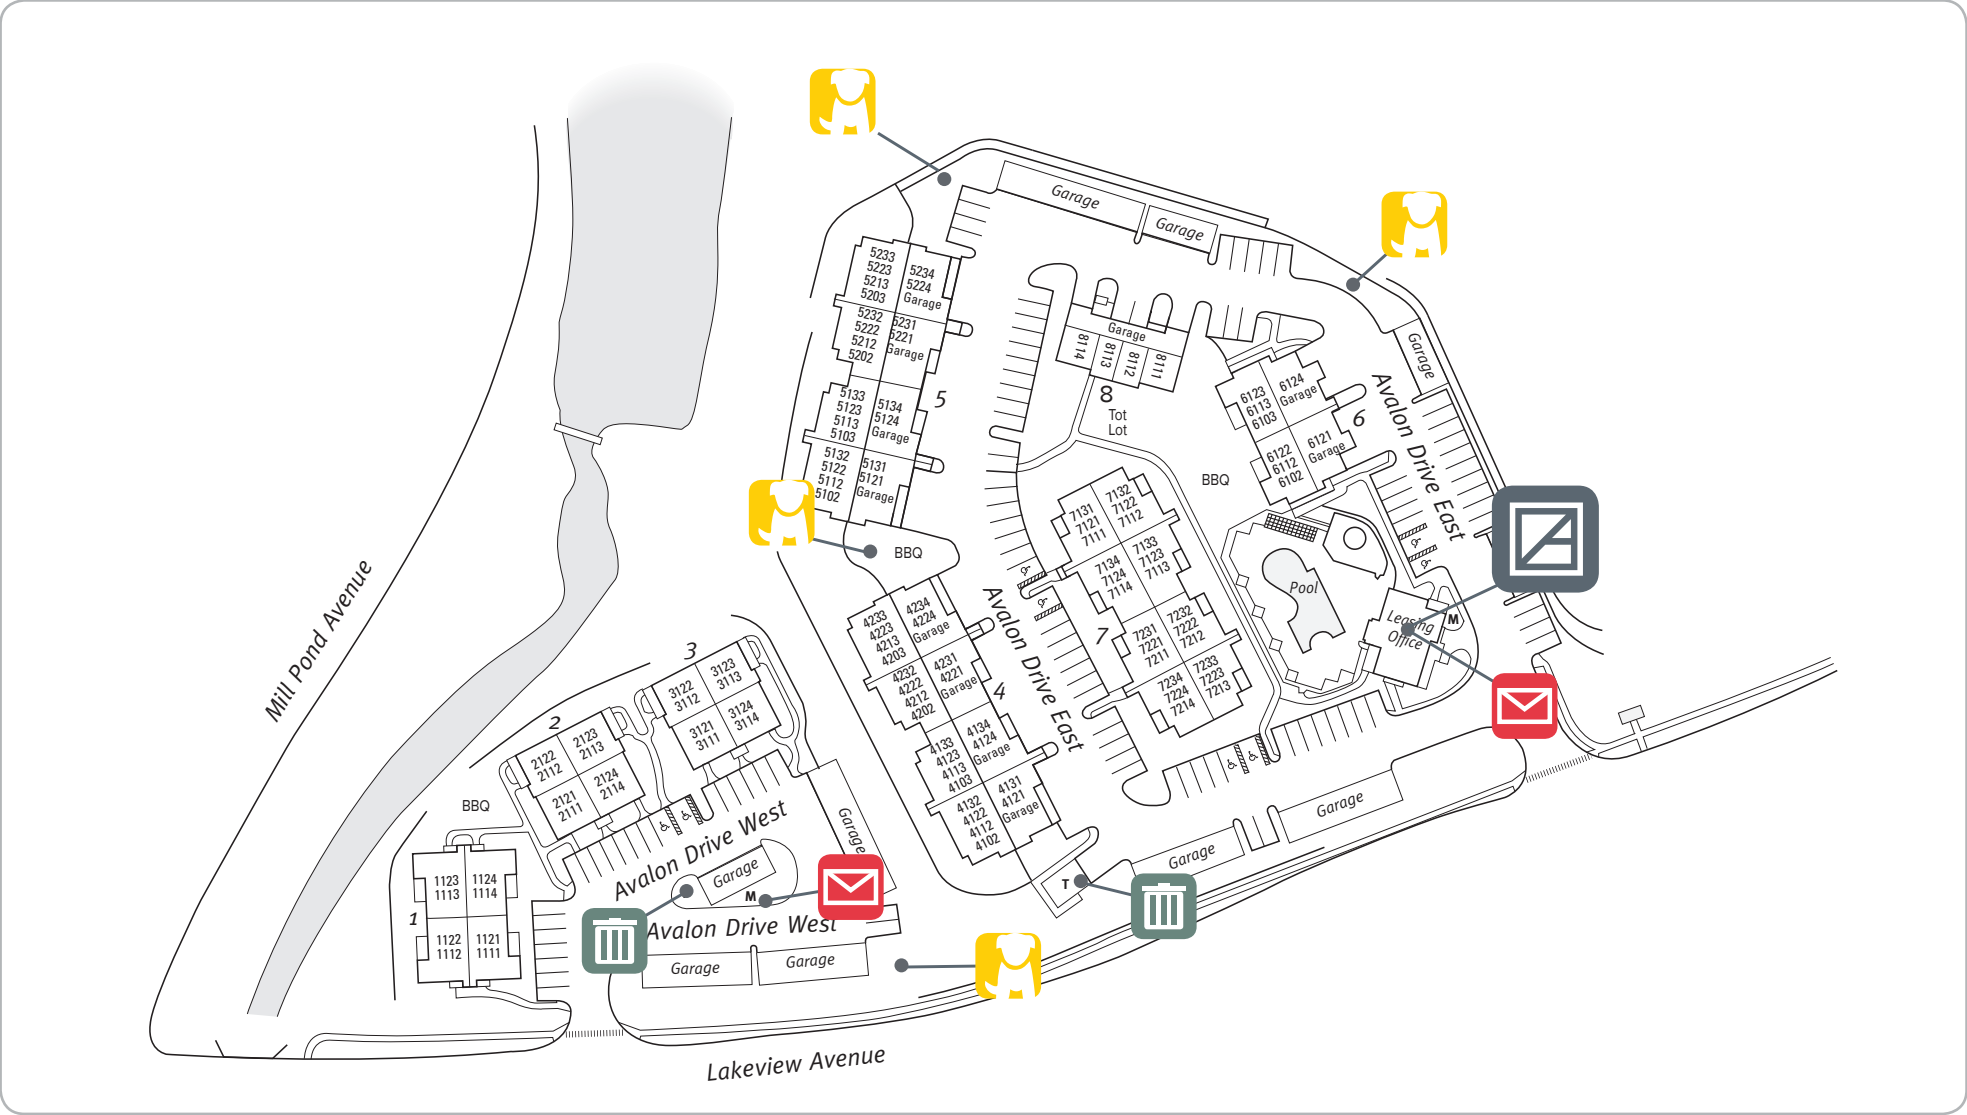

# AVALON

NEW CANAAN

COMMUNITY PLAN

We would like to take you on a standard tour route that may include a model apartment and many community amenities. If you wish to alter this route, see a specific apartment or see other community features, we can do so upon request.

This plan is intended for illustrative purposes only.

# WELCOME TO AVALON NEW CANAAN

Parking Space # \_\_\_\_\_

Mailbox # \_\_\_\_\_

Storage # \_\_\_\_\_

LEASING OFFICE  
& AMENITY AREA

TRASH AND  
RECYCLING

PET AREA

MAIL ROOM