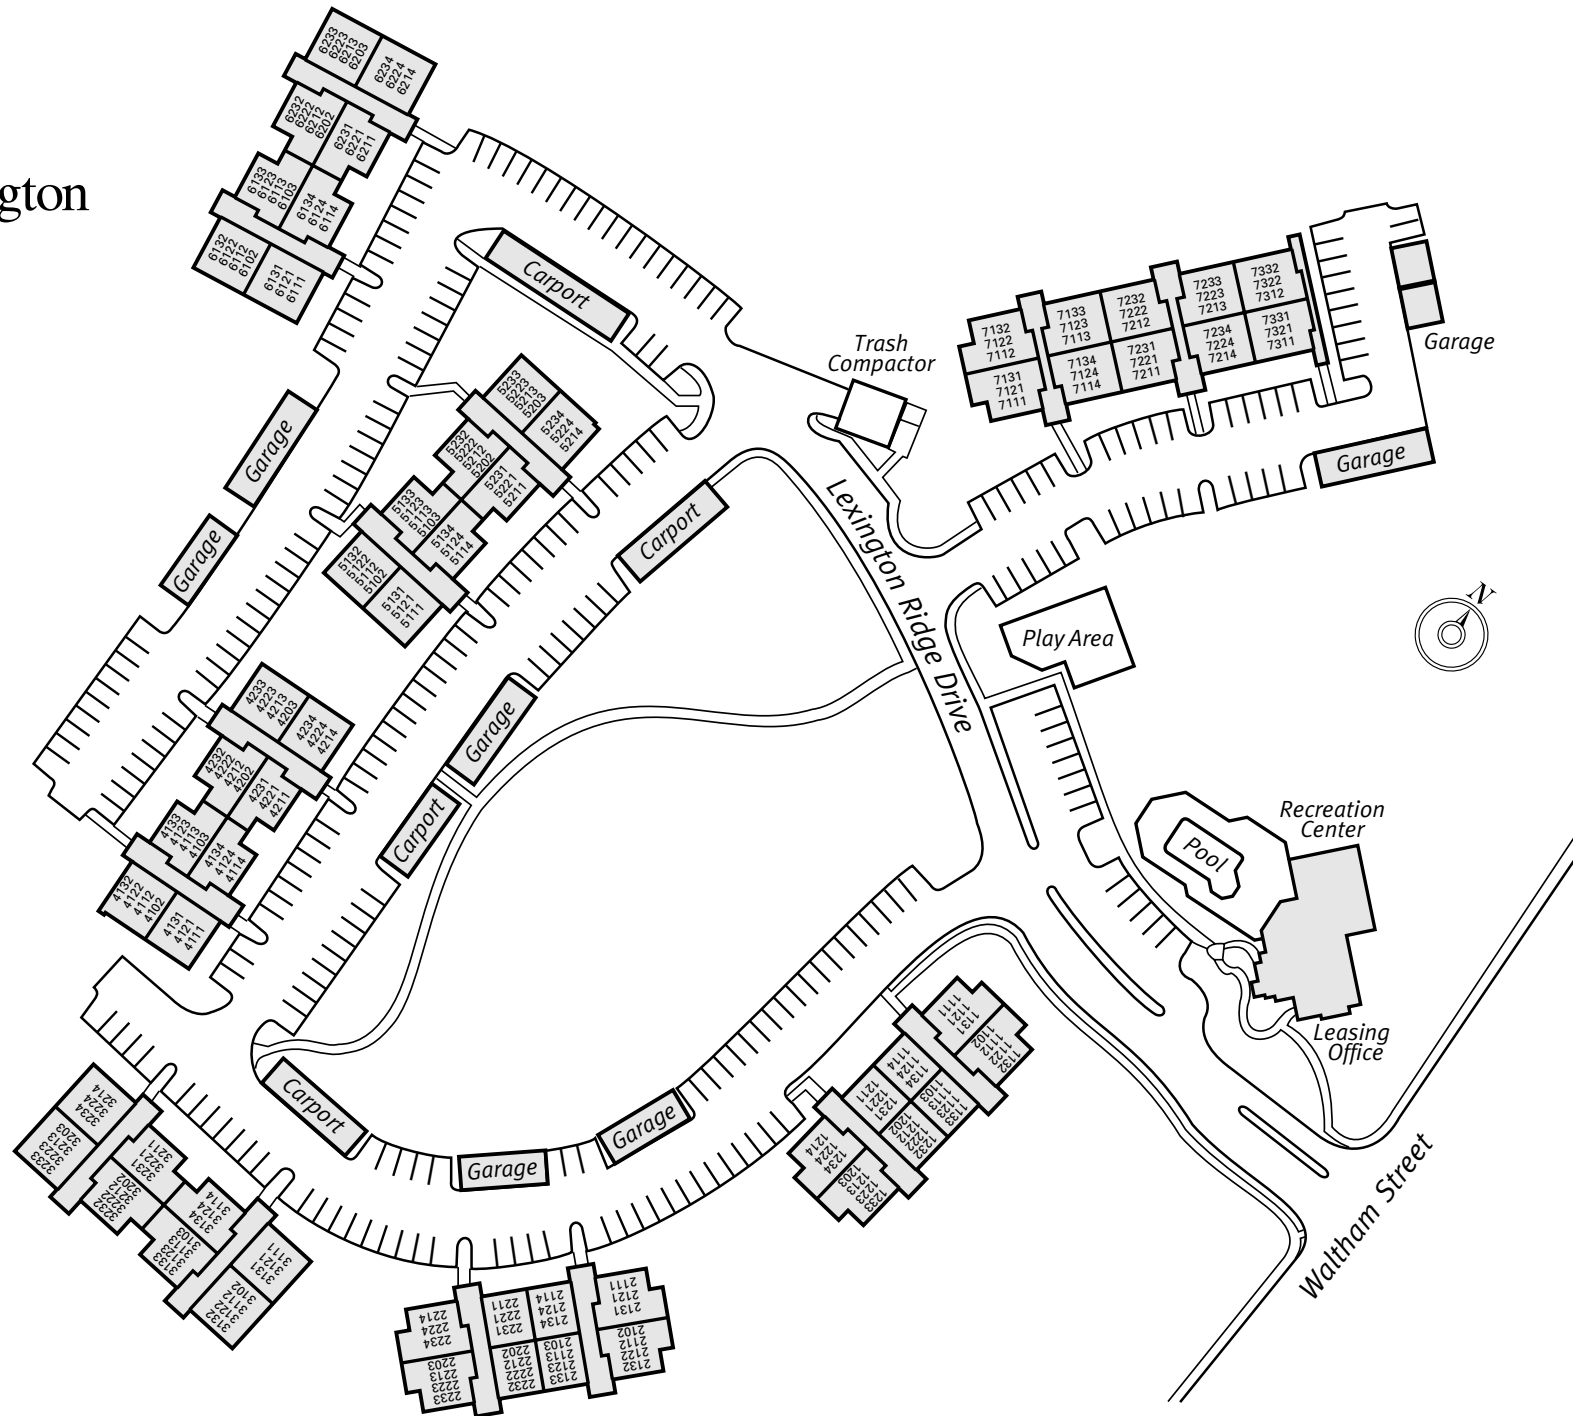

Avalon ^{AT} Lexington

We would like to take you on a standard tour route that may include a model apartment and many community amenities. If you wish to alter this route, see a specific apartment or see other community features, we can do so upon request.

100 Lexington Ridge Drive • Lexington, MA 02421 • (781) 861-6700

This plan is meant for illustrative purposes only. Parking lot lines denote parking areas; actual number of spaces may vary from plan.

Getting to Know Avalon at Lexington