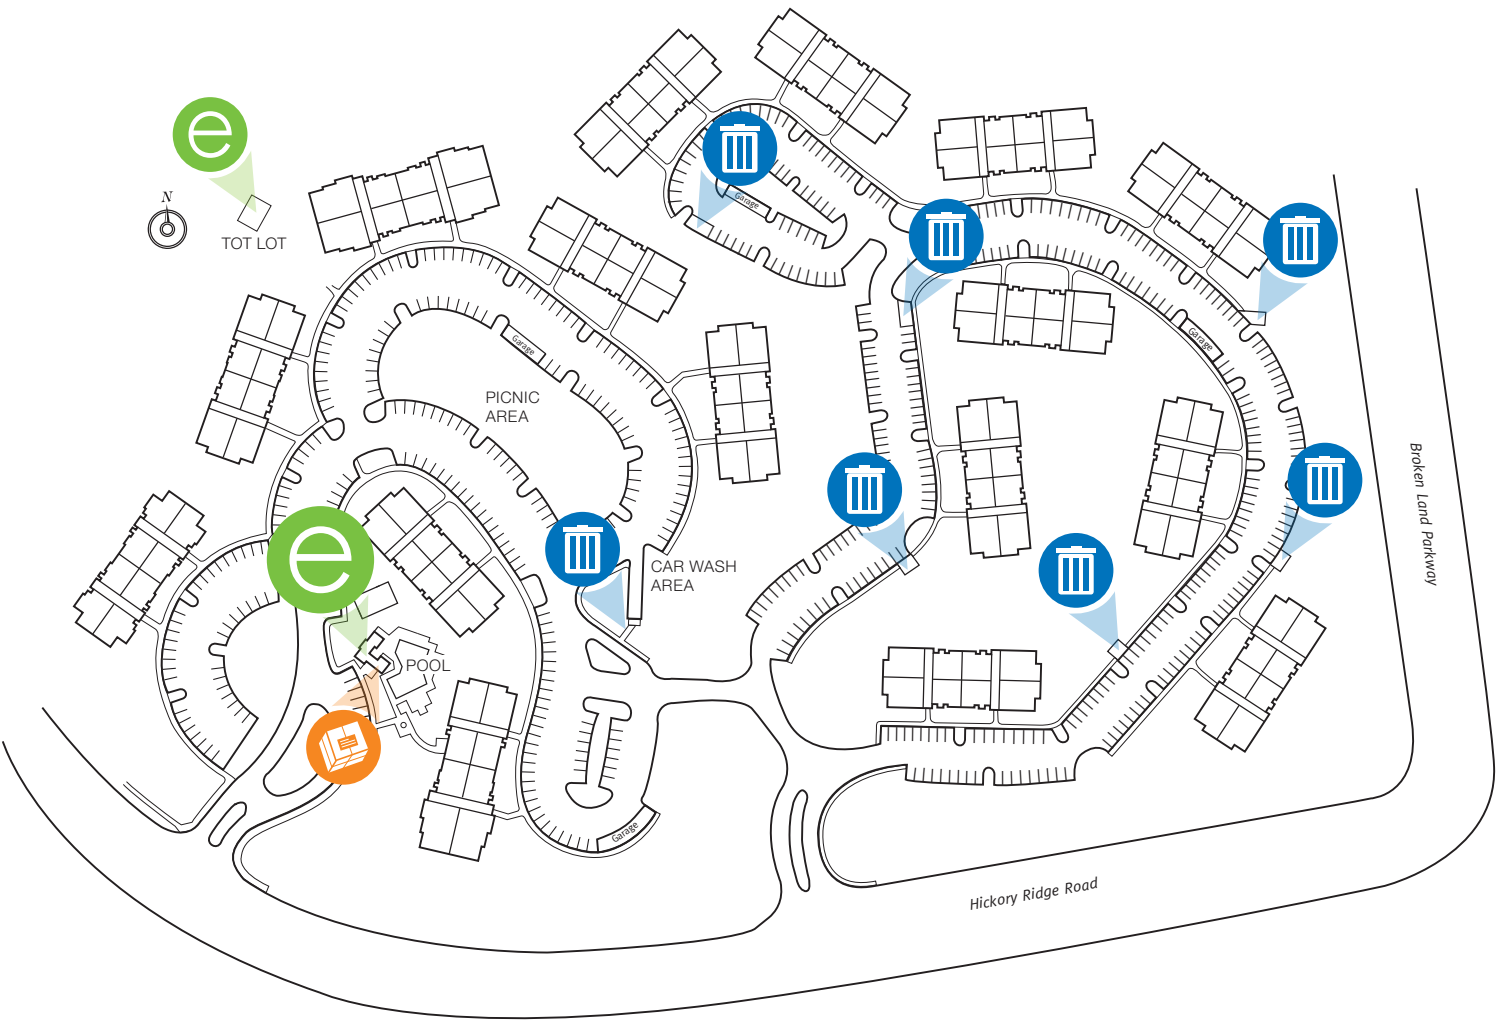

eaves

by Avalon

COLUMBIA TOWN CENTER

We would like to take you on a standard tour route that may include a model apartment and many community amenities. If you wish to alter this route, see a specific apartment or see other community features, we can do so upon request.

This plan is meant for illustrative purposes only. Parking lot lines denote parking areas; actual number of spaces may vary from plan.

Getting to know eaves | Columbia Town Center

- LEASING OFFICE AND AMENITY AREA
- PACKAGE PICK UP
- TRASH AND RECYCLING