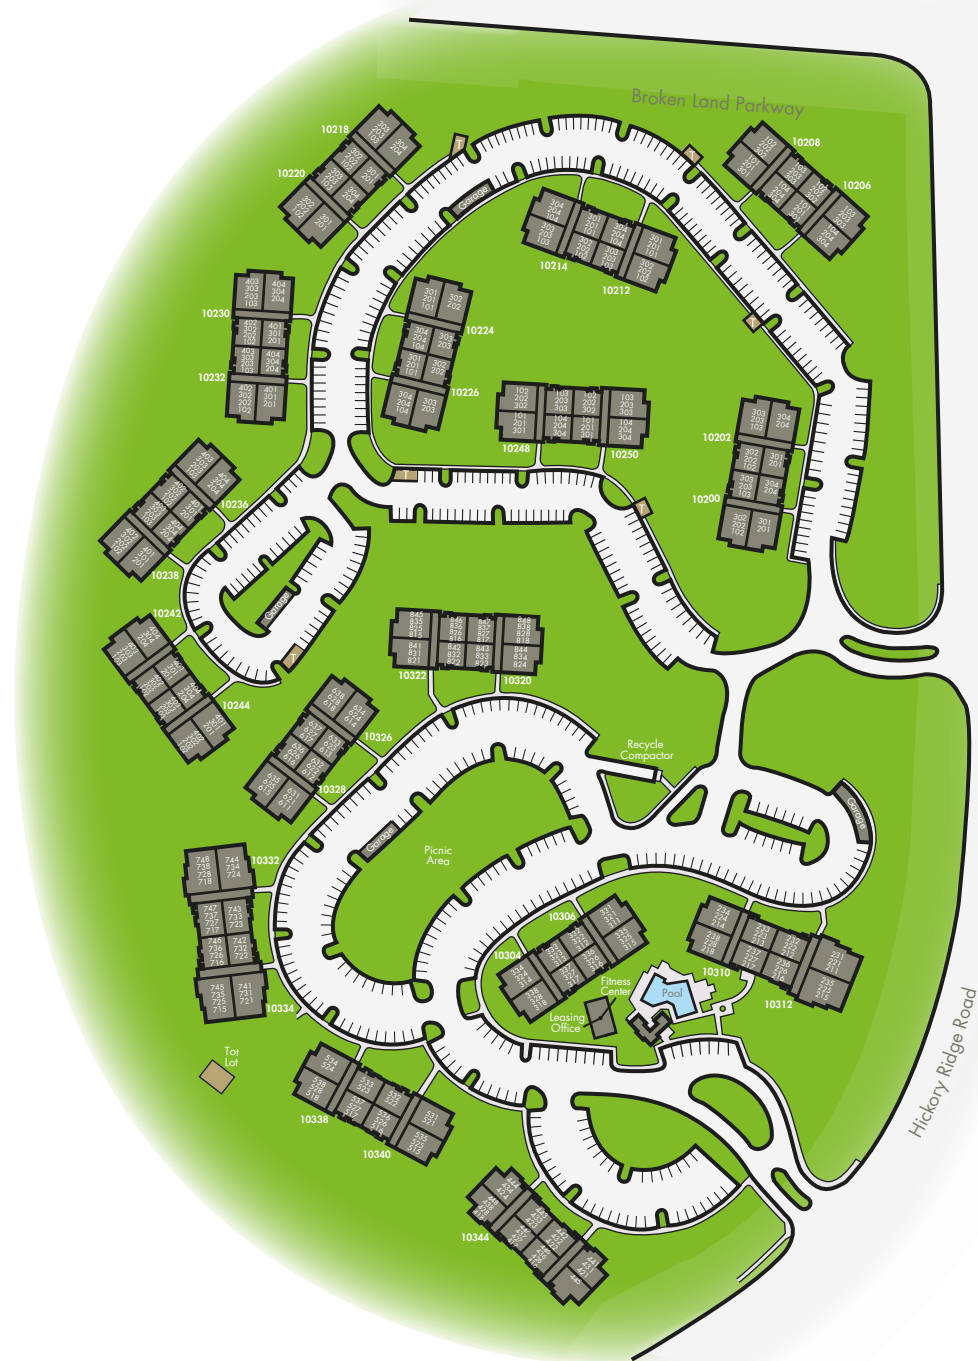

eaves

by Avalon

COLUMBIA TOWN CENTER

We would like to take you on a standard tour route that may include a model apartment and many community amenities. If you wish to alter this route, see a specific apartment or see other community features, we can do so upon request.

This plan is meant for illustrative purposes only. Parking lot lines denote parking areas; actual number of spaces may vary from plan.

Getting to know eaves | Columbia Town Center

- LEASING OFFICE AND AMENITY AREA
- PACKAGE PICK UP
- TRASH AND RECYCLING