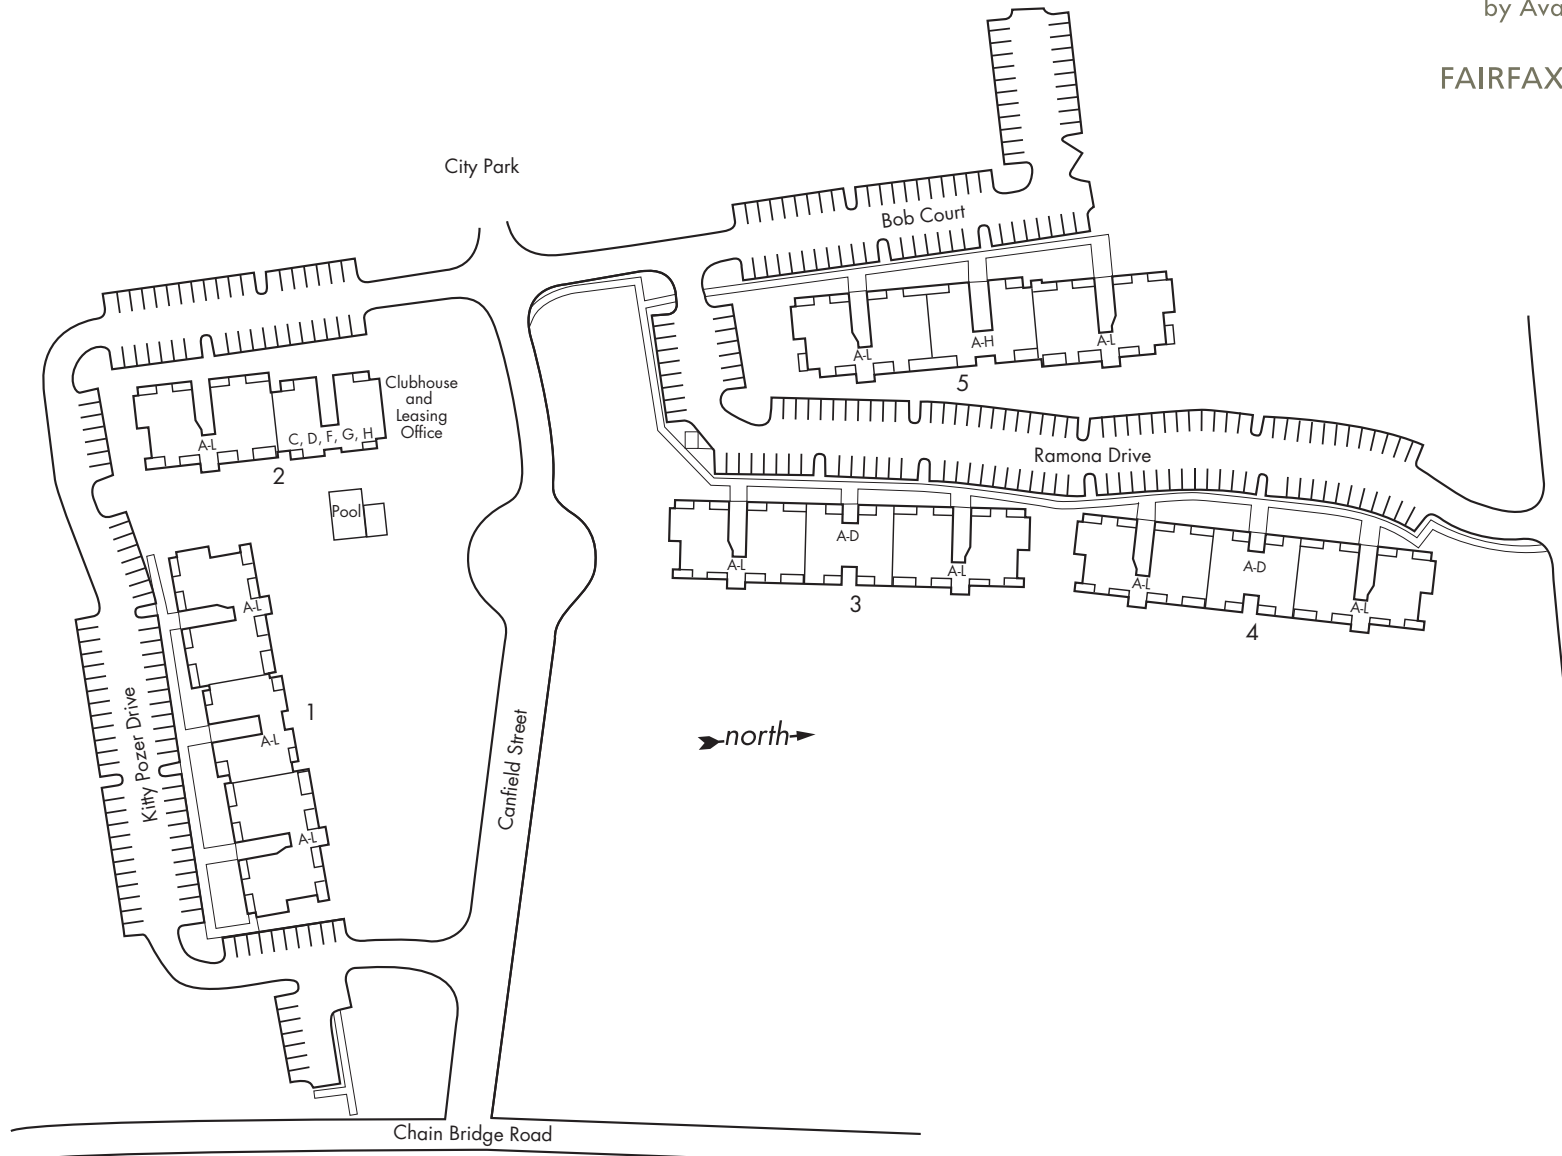

community plan.

eaves

by Avalon

FAIRFAX CITY

We would like to take you on a standard tour route that may include a model apartment and many community amenities. If you wish to alter this route, see a specific apartment or see other community features, we can do so upon request. This plan is intended for illustrative purposes only.

10608-E Kitty Pozer Drive, Fairfax, VA 22030 | 866-291-5637

Getting to know eaves | Fairfax City

 LEASING OFFICE AND AMENITY AREA

 MAIL ROOM

 TRASH AND RECYCLING

 PET AREA

Parking Space Number _____

Mailbox Number _____