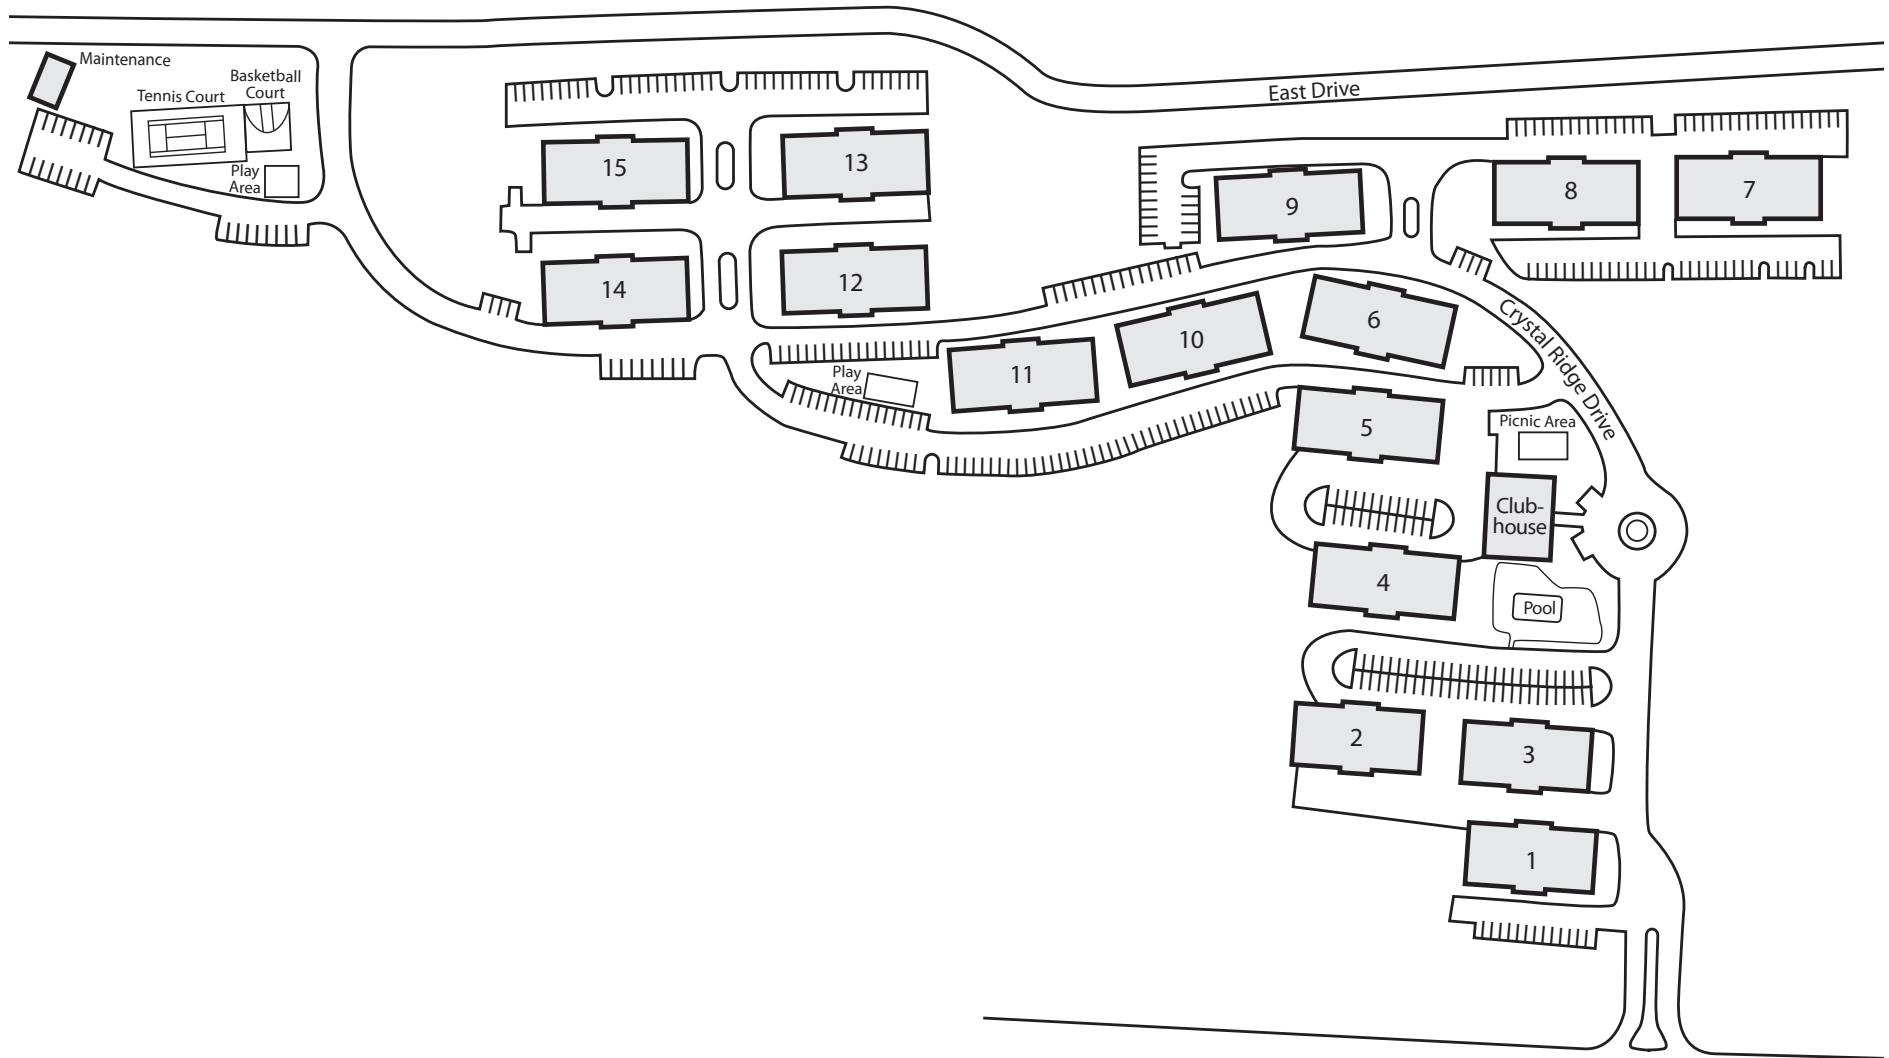

## WATCHUNG

### COMMUNITY PLAN

We would like to take you on a standard tour route that may include a model apartment and many community amenities. If you wish to alter this route, see a specific apartment or see other community features, we can do so upon request.

# WELCOME TO AVALON WATCHUNG

Parking Space # \_\_\_\_\_  
 Mailbox # \_\_\_\_\_  
 Storage # \_\_\_\_\_

 LEASING OFFICE & AMENITY AREA
  TRASH AND RECYCLING
  PACKAGE PICK UP
  PET AREA