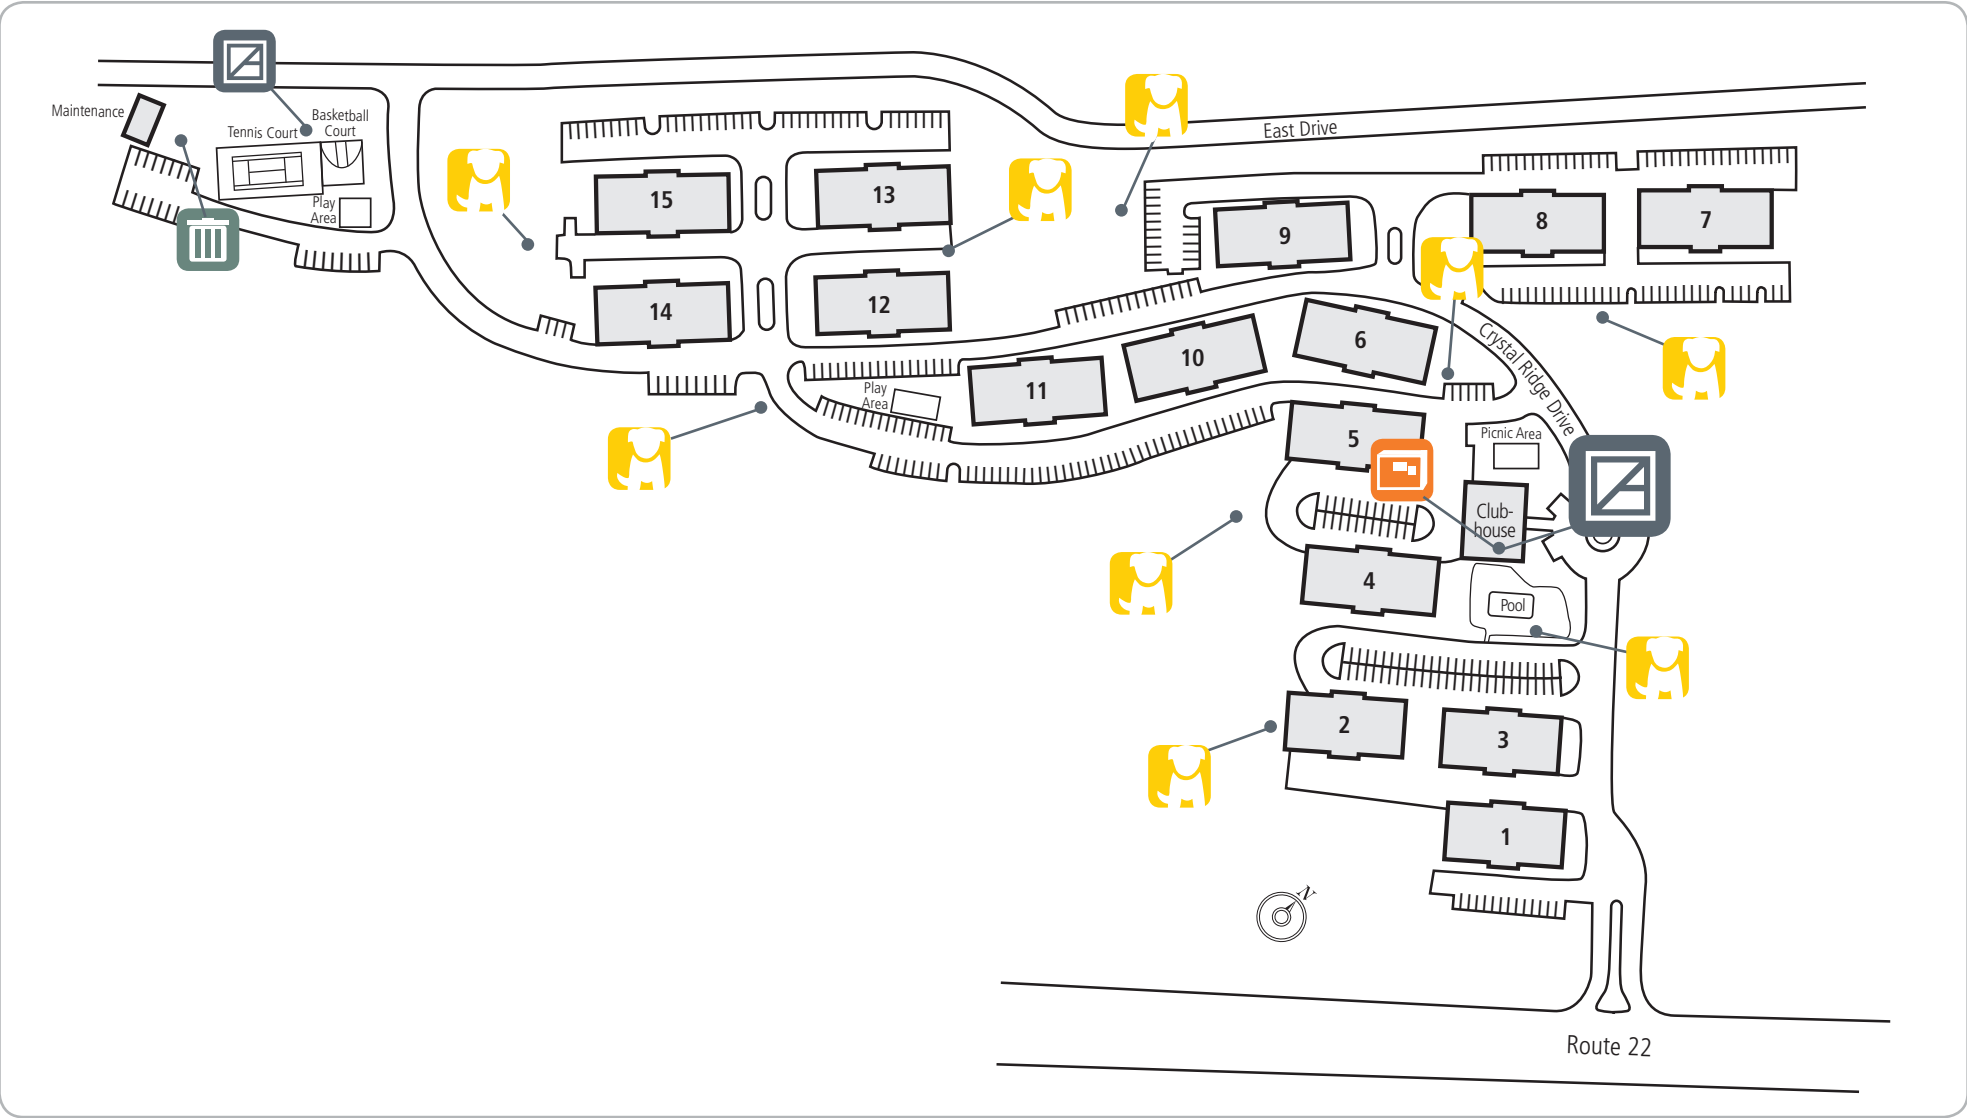

## WATCHUNG

### COMMUNITY PLAN

We would like to take you on a standard tour route that may include a model apartment and many community amenities. If you wish to alter this route, see a specific apartment or see other community features, we can do so upon request.

# WELCOME TO AVALON WATCHUNG

Parking Space # \_\_\_\_\_  
 Mailbox # \_\_\_\_\_  
 Storage # \_\_\_\_\_

 LEASING OFFICE & AMENITY AREA
  TRASH AND RECYCLING
  PACKAGE PICK UP
  PET AREA