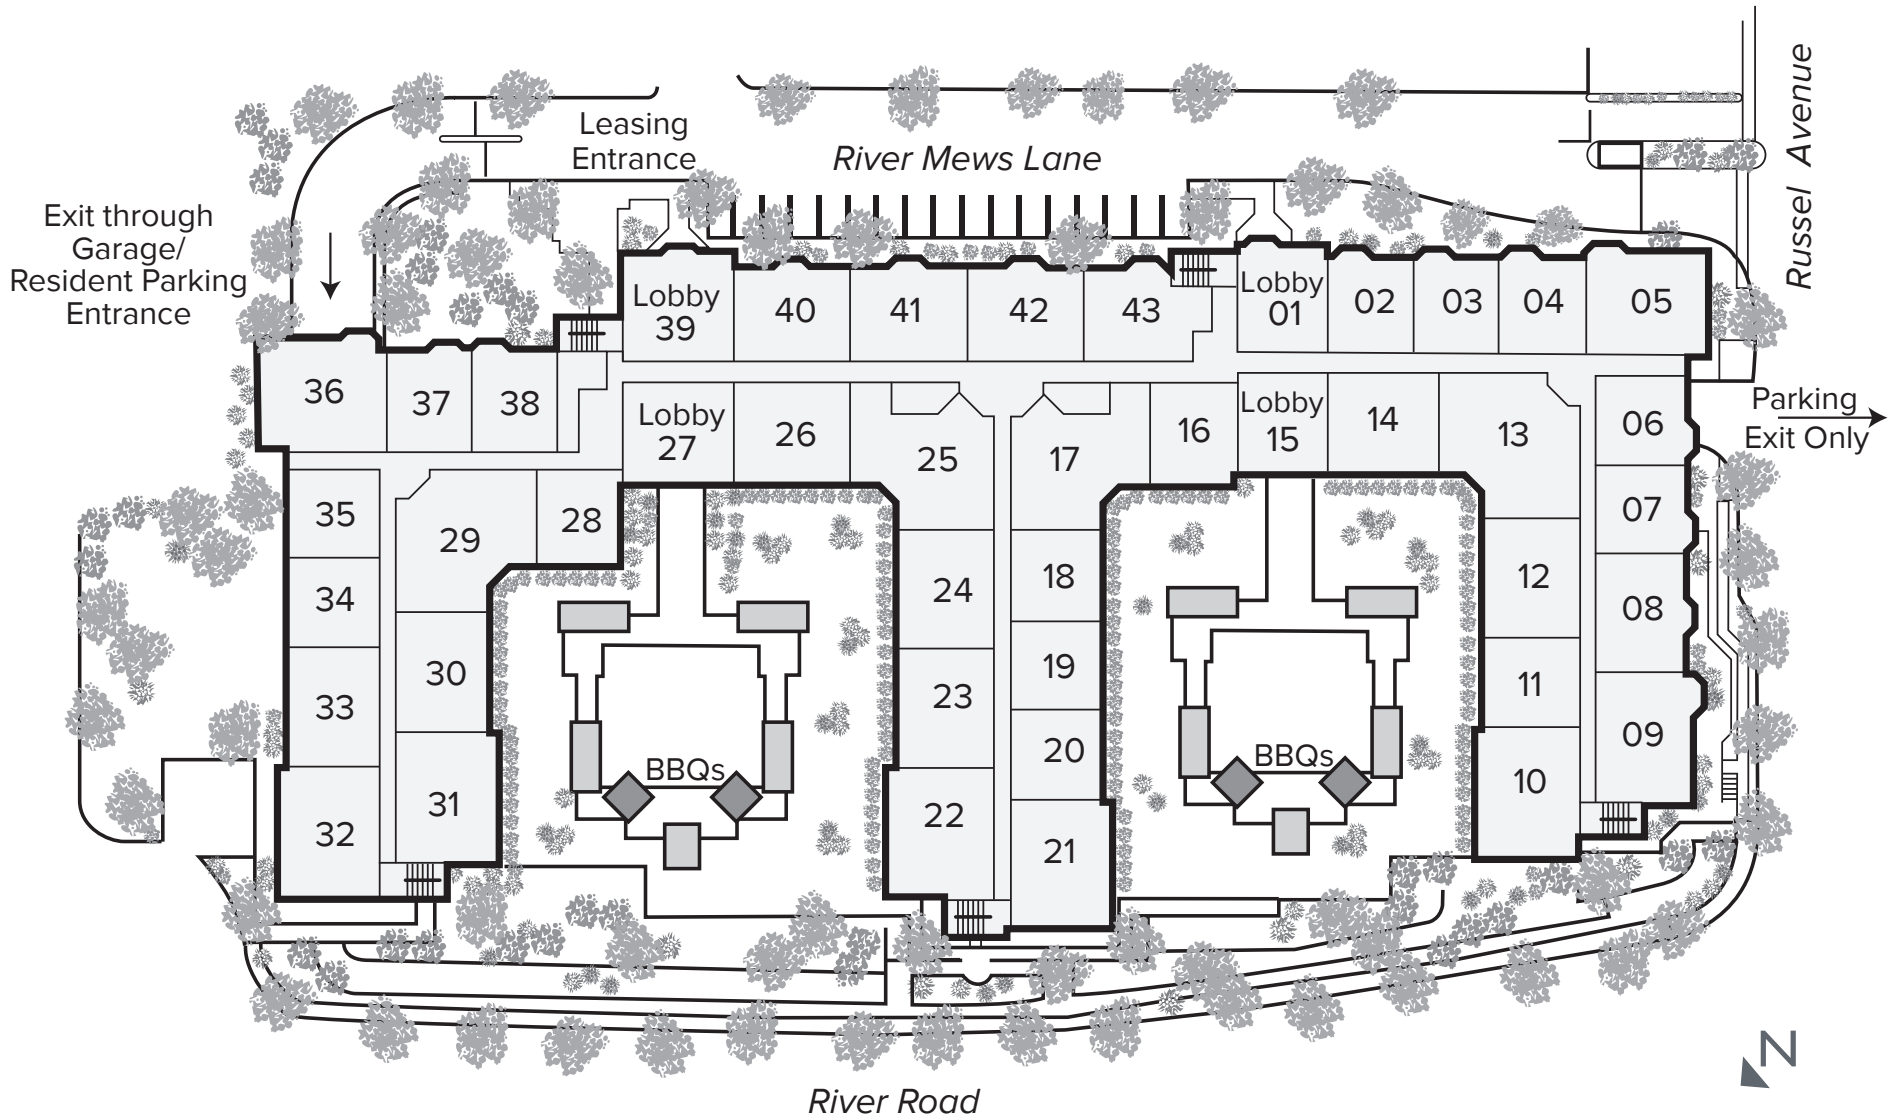

# AVALON

AT EDGEWATER  
COMMUNITY PLAN

We would like to take you on a standard tour route that may include a model apartment and many community amenities. If you wish to alter this route, see a specific apartment or see other community features, we can do so upon request.

This plan is intended for illustrative purposes only.

100 RIVER MEWS LANE • EDGEWATER, NJ 07020 • 201-941-2600

# WELCOME TO AVALON AT EDGEWATER

Parking Space # \_\_\_\_\_

 LEASING OFFICE & AMENITIES

 TRASH AND RECYCLING

 PACKAGE PICK UP

 BARBECUE

 DRY CLEANING DROP OFF

 MAIL ROOM

 UNDERGROUND PARKING GARAGE

  
AVALON