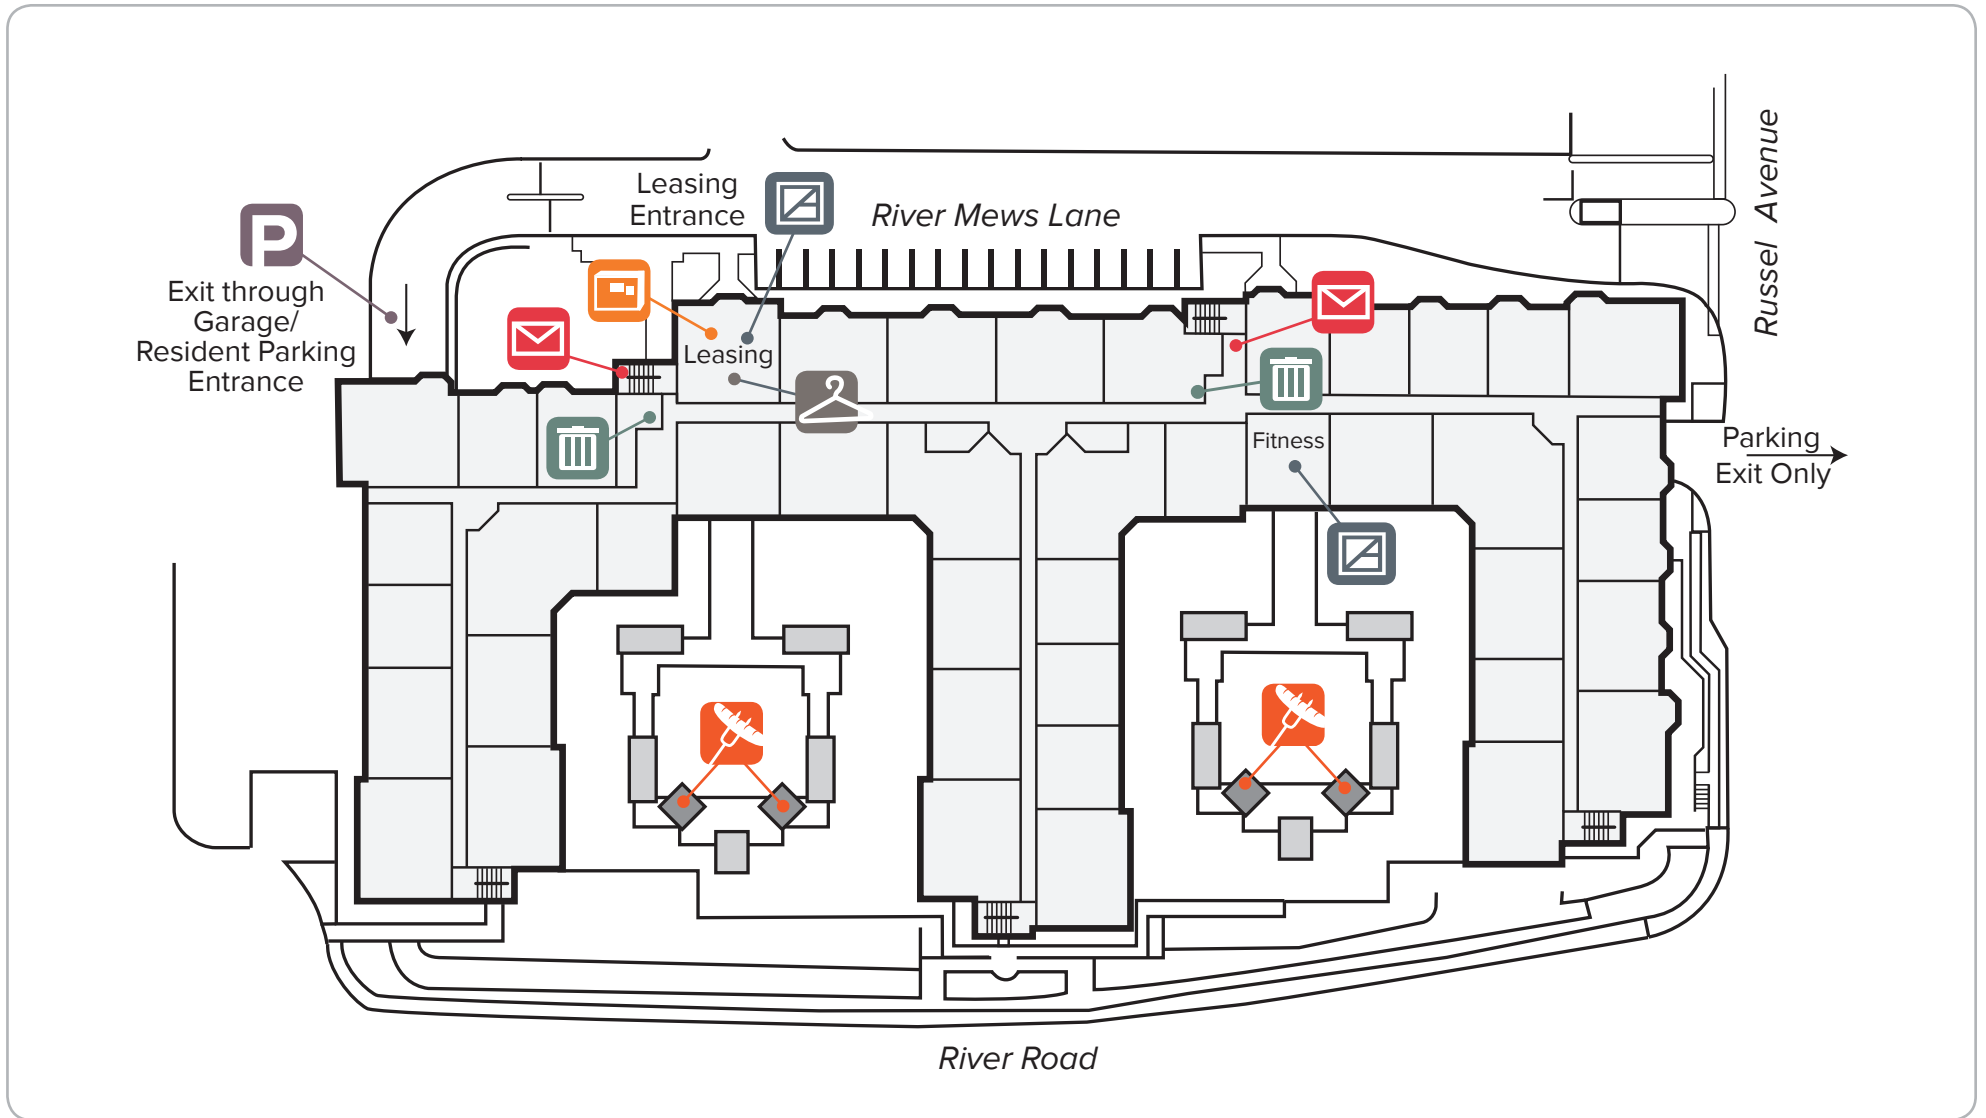

# AVALON

AT EDGEWATER  
COMMUNITY PLAN

We would like to take you on a standard tour route that may include a model apartment and many community amenities. If you wish to alter this route, see a specific apartment or see other community features, we can do so upon request.

This plan is intended for illustrative purposes only.

100 RIVER MEWS LANE • EDGEWATER, NJ 07020 • 201-941-2600

# WELCOME TO AVALON AT EDGEWATER

Parking Space # \_\_\_\_\_

 LEASING OFFICE & AMENITIES

 TRASH AND RECYCLING

 PACKAGE PICK UP

 BARBECUE

 DRY CLEANING DROP OFF

 MAIL ROOM

 UNDERGROUND PARKING GARAGE

  
AVALON