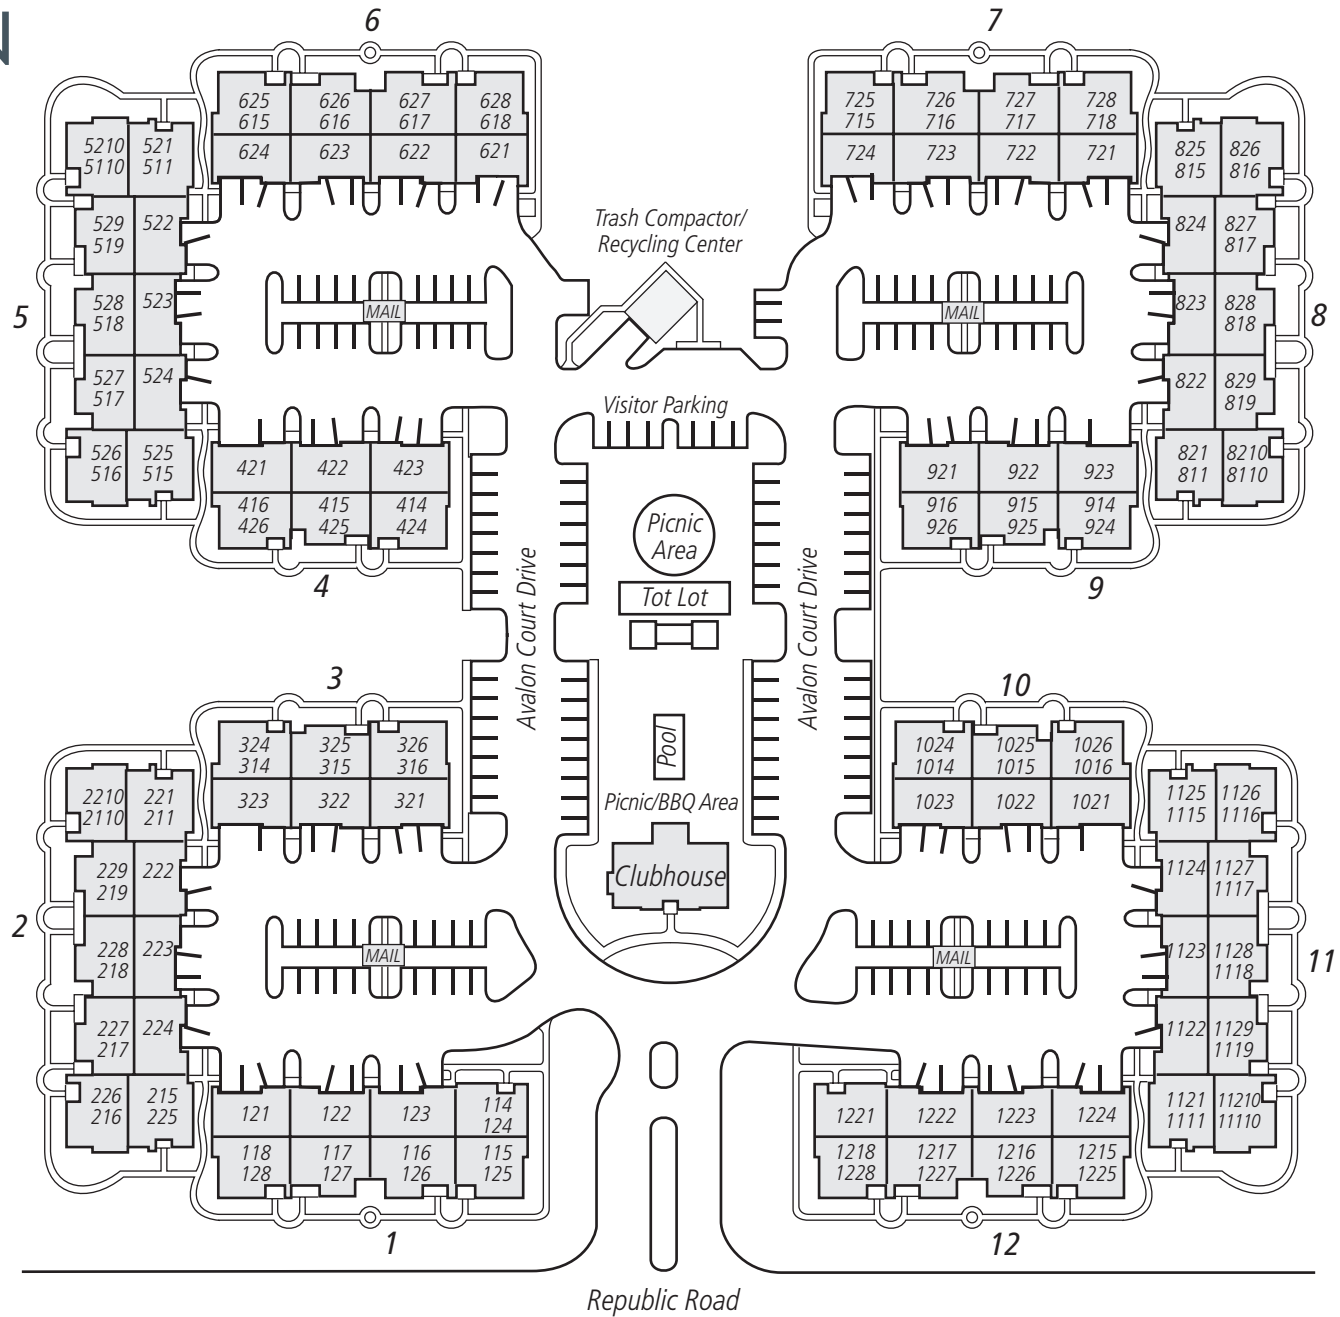

AVALON

COURT
COMMUNITY PLAN

We would like to take you on a standard tour route that may include a model apartment and many community amenities. If you wish to alter this route, see a specific apartment or see other community features, we can do so upon request.

This plan is intended for illustrative purposes only.

100 AVALON COURT DRIVE • MELVILLE, NY 11747 • 631-454-4500

AVALON

COURT NORTH COMMUNITY PLAN

We would like to take you on a standard tour route that may include a model apartment and many community amenities. If you wish to alter this route, see a specific apartment or see other community features, we can do so upon request.

This plan is intended for illustrative purposes only.

100 COURT NORTH DRIVE • MELVILLE, NY 11747 • 631-454-4500

WELCOME TO AVALON COURT

Republic Road

Parking Space # _____

Mailbox # _____

Storage # _____

LEASING OFFICE
& AMENITY AREA

TRASH AND
RECYCLING

MAIL ROOM

PET AREA