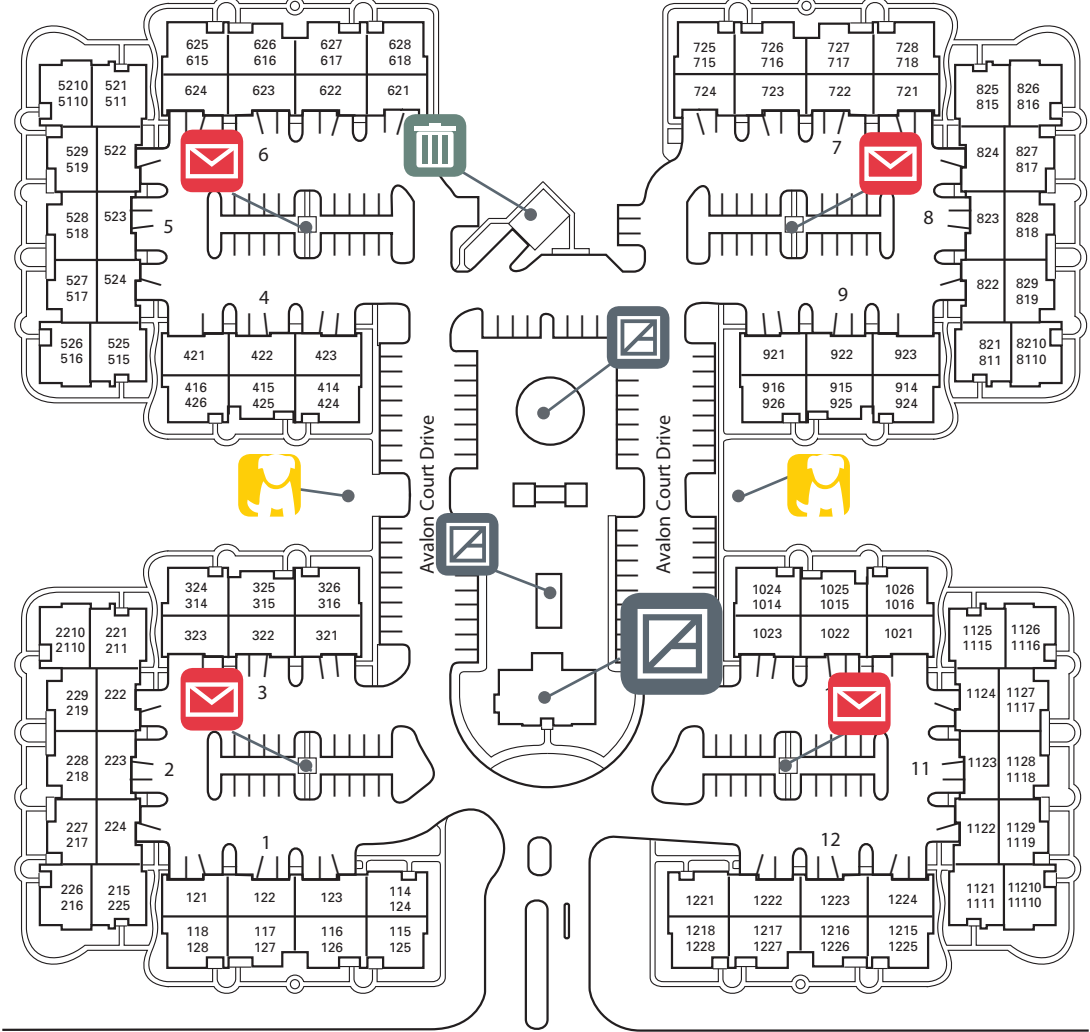

AVALON

COURT
COMMUNITY PLAN

We would like to take you on a standard tour route that may include a model apartment and many community amenities. If you wish to alter this route, see a specific apartment or see other community features, we can do so upon request.

This plan is intended for illustrative purposes only.

100 AVALON COURT DRIVE • MELVILLE, NY 11747 • 631-454-4500

AVALON

COURT NORTH COMMUNITY PLAN

We would like to take you on a standard tour route that may include a model apartment and many community amenities. If you wish to alter this route, see a specific apartment or see other community features, we can do so upon request.

This plan is intended for illustrative purposes only.

100 COURT NORTH DRIVE • MELVILLE, NY 11747 • 631-454-4500

WELCOME TO AVALON COURT

Republic Road

Parking Space # _____

Mailbox # _____

Storage # _____

LEASING OFFICE
& AMENITY AREA

TRASH AND
RECYCLING

MAIL ROOM

PET AREA