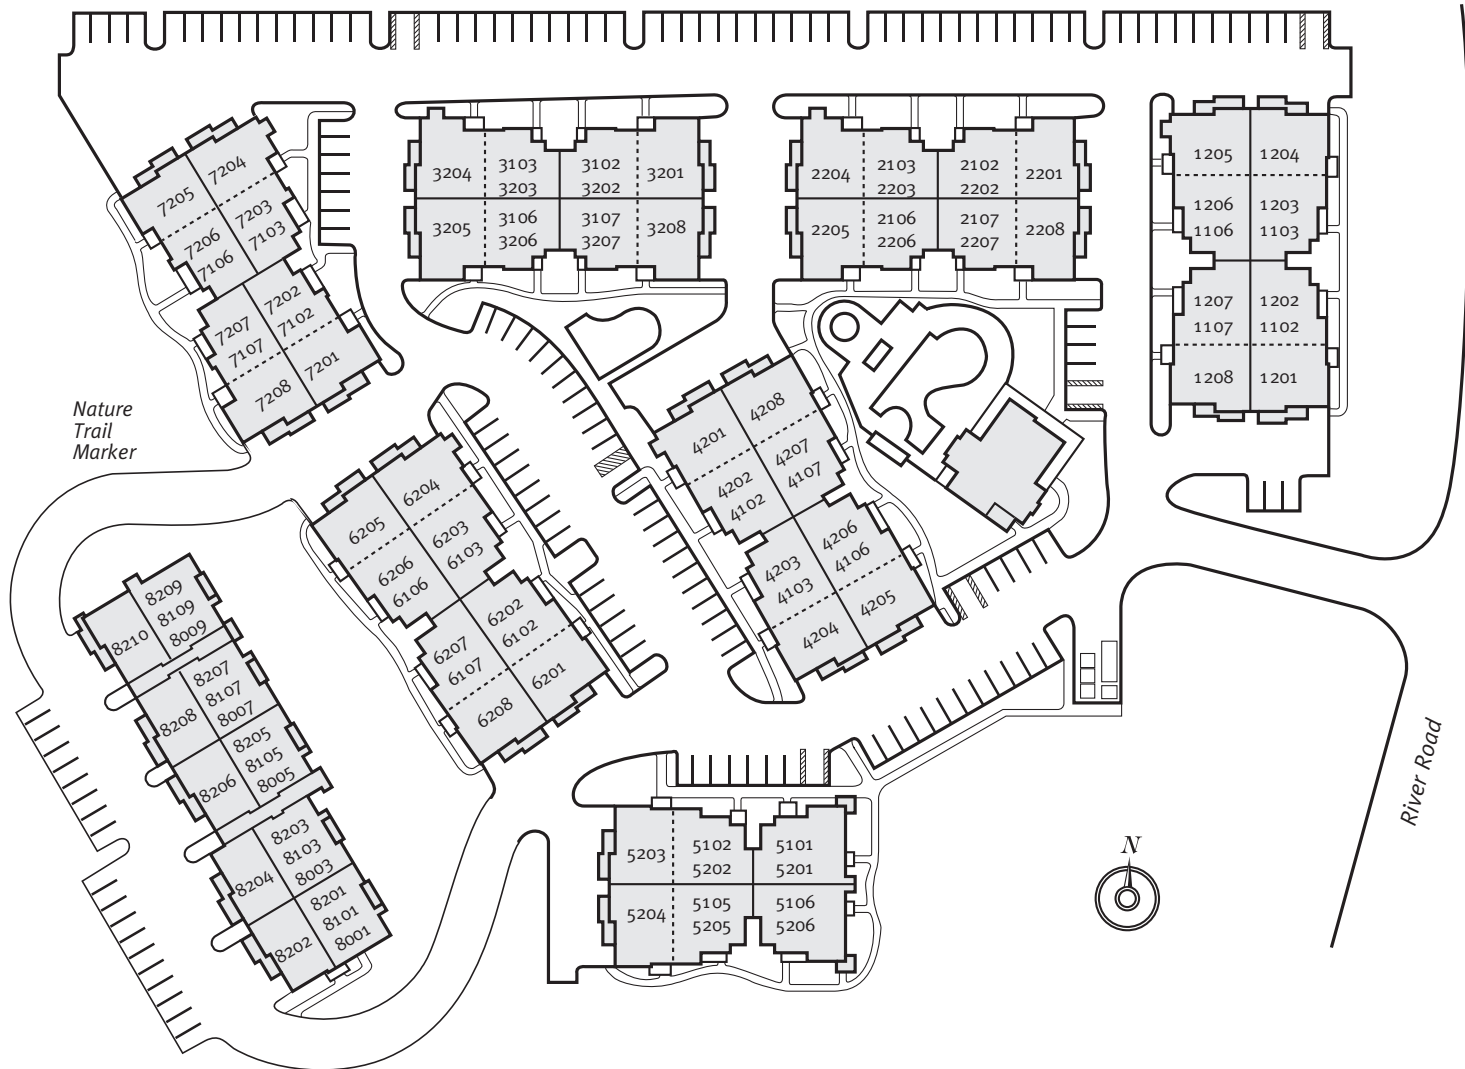

AVALON

WILTON ON RIVER ROAD

COMMUNITY PLAN

We would like to take you on a standard tour route that may include a model apartment and many community amenities. If you wish to alter this route, see a specific apartment or See other community features, we can do so upon request.

This plan is intended for illustrative purposes only.

WELCOME TO AVALON WILTON ON RIVER ROAD

Parking Space # _____

Mailbox # _____

Storage # _____

LEASING OFFICE
& AMENITY AREA

RECYCLING

MAIL ROOM

PET AREA