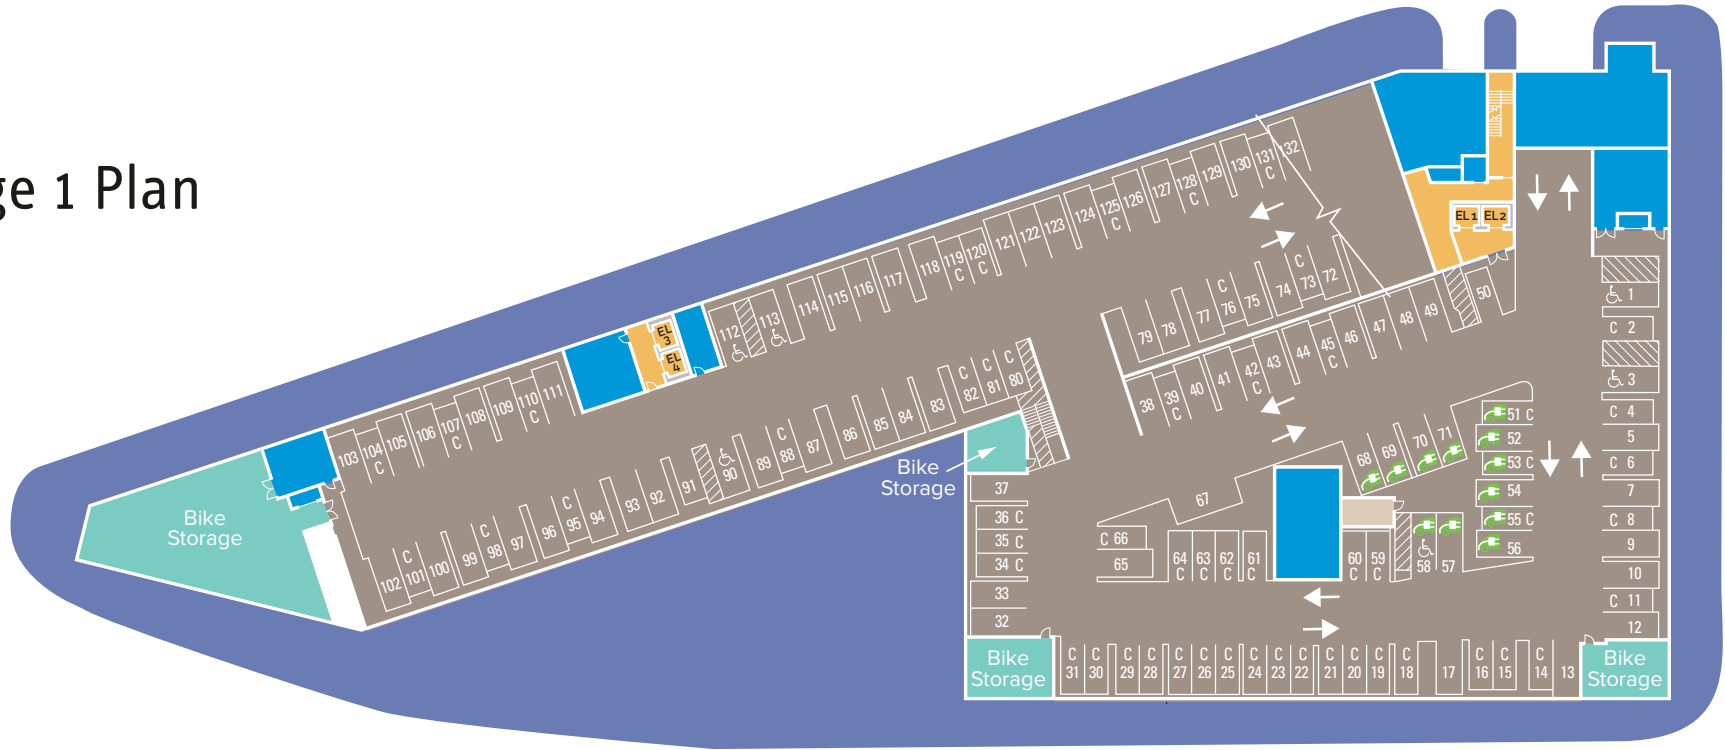

Garage 1 Plan