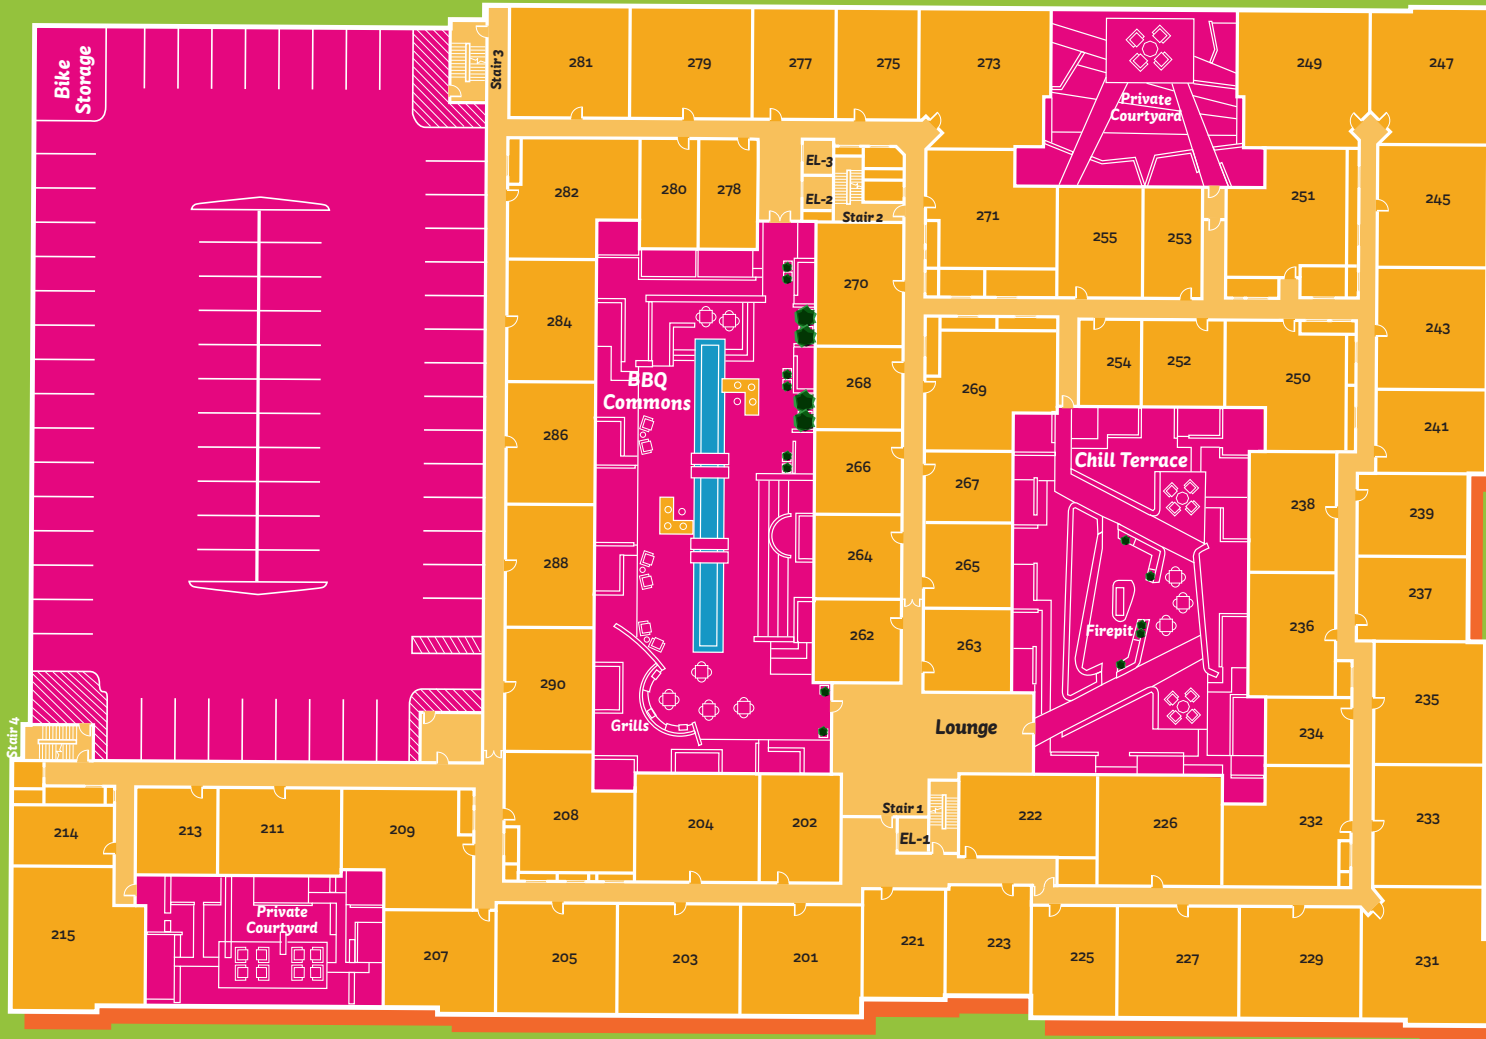

Somerville

Community Plan

Ground Level

Great River Road

Canal Street

Assembly Row

Artisan Way

445 Artisan Way • Somerville, MA 02145

We would like to take you on a standard tour route that may include a model apartment and many community amenities. If you wish to alter this route, see a specific apartment or see other community features, we can do so upon request.

This plan is intended for illustrative purposes only.

Somerville

Community Plan

Level 2

Levels 3-5 Detail