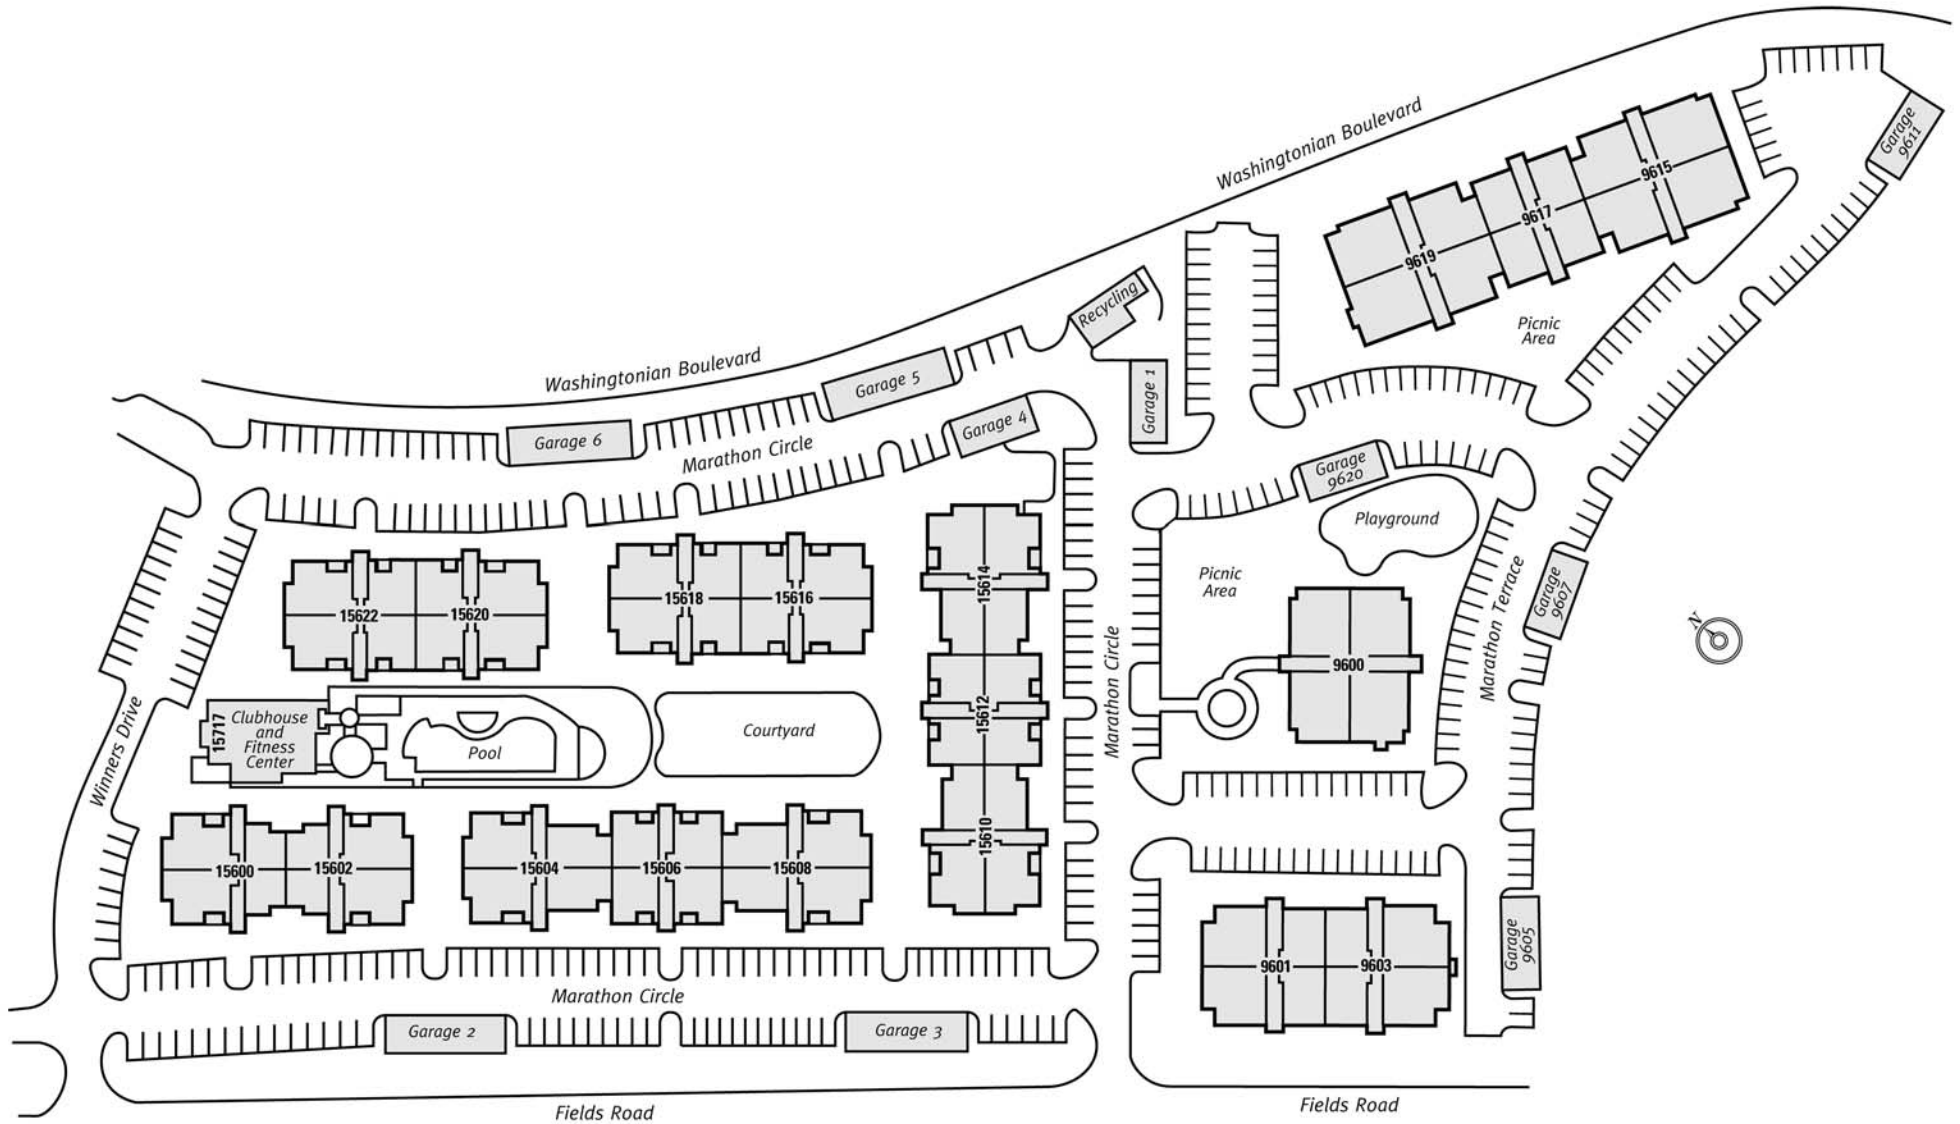

# community plan.

WASHINGTONIAN CENTER

We would like to take you on a standard tour route that may include a model apartment and many community amenities. If you wish to alter this route, see a specific apartment or see other community features, we can do so upon request.

# Getting to know eaves | Washingtonian Center

LEASING OFFICE  
AND AMENITY AREA

PACKAGE  
PICK UP

TRASH AND  
RECYCLING

Parking Space Number \_\_\_\_\_

Mailbox Number \_\_\_\_\_

Storage Number \_\_\_\_\_