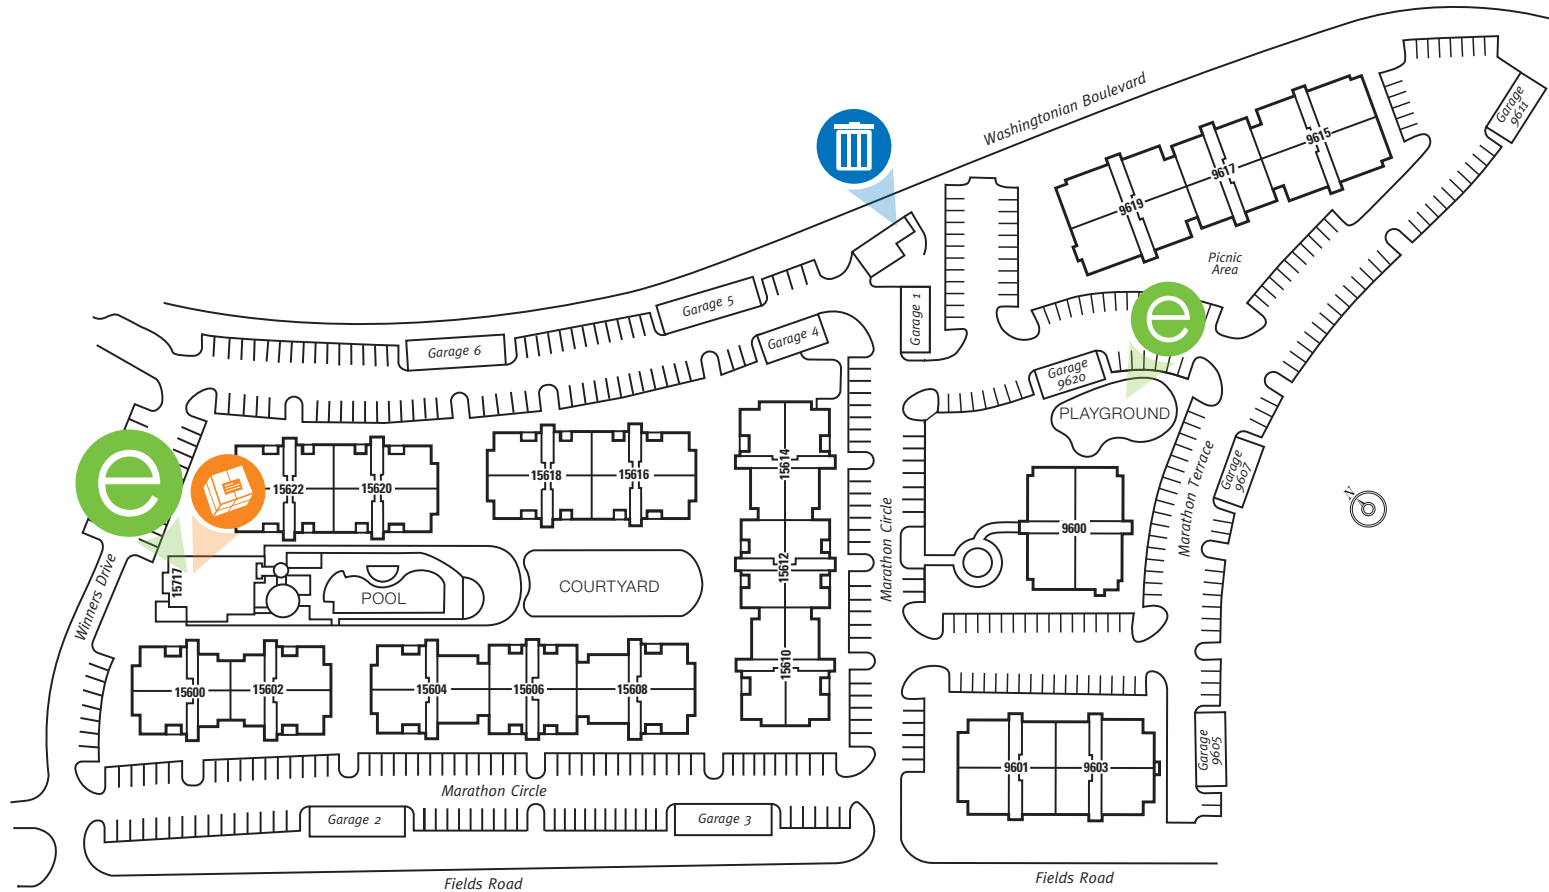

# community plan.

WASHINGTONIAN CENTER

We would like to take you on a standard tour route that may include a model apartment and many community amenities. If you wish to alter this route, see a specific apartment or see other community features, we can do so upon request.

# Getting to know eaves | Washingtonian Center

LEASING OFFICE  
AND AMENITY AREA

PACKAGE  
PICK UP

TRASH AND  
RECYCLING

Parking Space Number \_\_\_\_\_

Mailbox Number \_\_\_\_\_

Storage Number \_\_\_\_\_