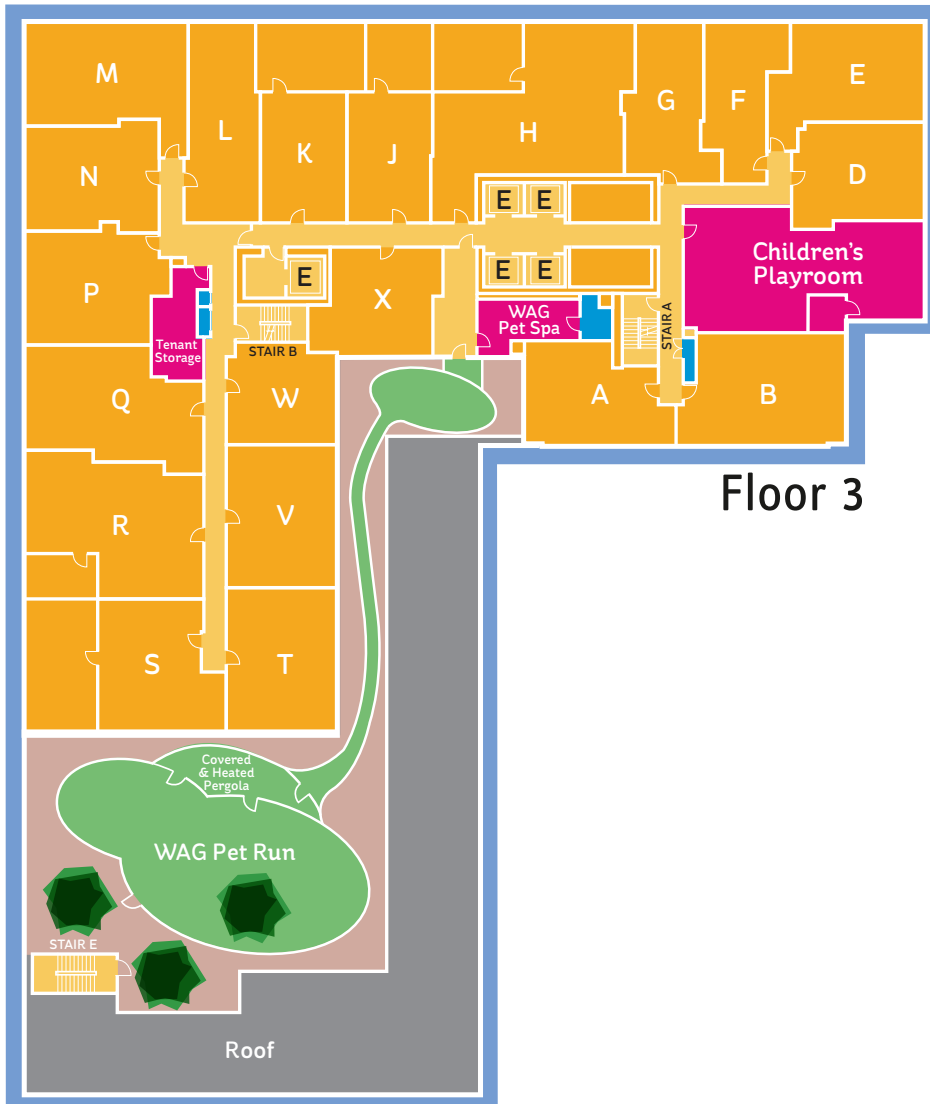

## Floor 1

**AVA DoBro**

100 Willoughby Street • Brooklyn, NY 11201  
718-643-1581

We would like to take you on a standard tour route that may include a model apartment and many community amenities. If you wish to alter this route, see a specific apartment or see other community features, we can do so upon request.

This plan is intended for illustrative purposes only.

**A V A DoBro**

100 Willoughby Street • Brooklyn, NY 11201  
718-643-1581

We would like to take you on a standard tour route that may include a model apartment and many community amenities. If you wish to alter this route, see a specific apartment or see other community features, we can do so upon request.

This plan is intended for illustrative purposes only.

**AVA DoBro**

100 Willoughby Street • Brooklyn, NY 11201  
718-643-1581

We would like to take you on a standard tour route that may include a model apartment and many community amenities. If you wish to alter this route, see a specific apartment or see other community features, we can do so upon request.

This plan is intended for illustrative purposes only.

Floor 5

Floor 7

Floor 6

**AVA DoBro**

100 Willoughby Street • Brooklyn, NY 11201

718-643-1581

We would like to take you on a standard tour route that may include a model apartment and many community amenities. If you wish to alter this route, see a specific apartment or see other community features, we can do so upon request.