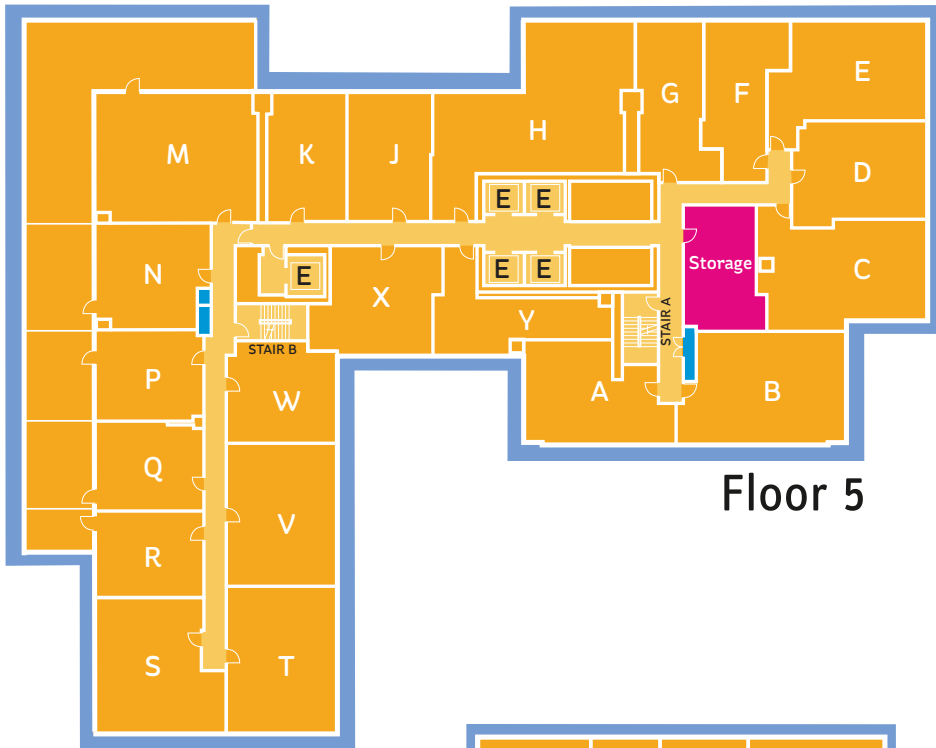

This plan is intended for illustrative purposes only.

**A V A DoBro**

100 Willoughby Street • Brooklyn, NY 11201  
718-643-1581

We would like to take you on a standard tour route that may include a model apartment and many community amenities. If you wish to alter this route, see a specific apartment or see other community features, we can do so upon request.

This plan is intended for illustrative purposes only.

**AVA DoBro**

100 Willoughby Street • Brooklyn, NY 11201  
718-643-1581

We would like to take you on a standard tour route that may include a model apartment and many community amenities. If you wish to alter this route, see a specific apartment or see other community features, we can do so upon request.

This plan is intended for illustrative purposes only.

Floor 5

Floor 7

Floor 6

**AVA DoBro**

100 Willoughby Street • Brooklyn, NY 11201

718-643-1581

We would like to take you on a standard tour route that may include a model apartment and many community amenities. If you wish to alter this route, see a specific apartment or see other community features, we can do so upon request.

This plan is intended for illustrative purposes only.

Floors 8-29

Floor 57

Floor 30

**AVA DoBro**

100 Willoughby Street • Brooklyn, NY 11201  
718-643-1581

We would like to take you on a standard tour route that may include a model apartment and many community amenities. If you wish to alter this route, see a specific apartment or see other community features, we can do so upon request.