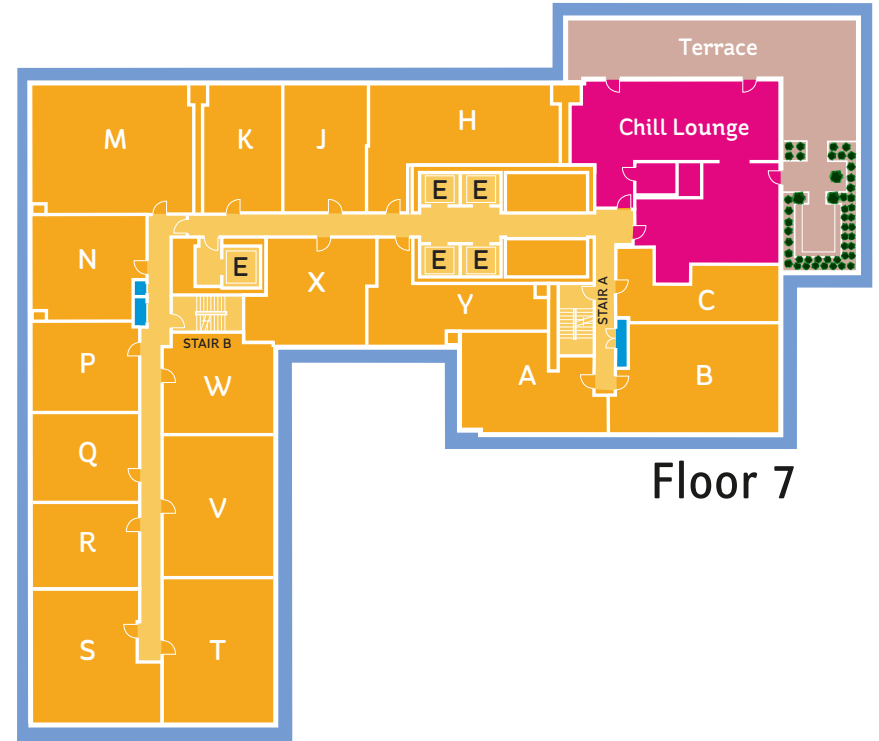

This plan is intended for illustrative purposes only.

**AVA DoBro**

100 Willoughby Street • Brooklyn, NY 11201  
718-643-1581

We would like to take you on a standard tour route that may include a model apartment and many community amenities. If you wish to alter this route, see a specific apartment or see other community features, we can do so upon request.

This plan is intended for illustrative purposes only.

Floor 5

Floor 7

Floor 6

**AVA DoBro**

100 Willoughby Street • Brooklyn, NY 11201

718-643-1581

We would like to take you on a standard tour route that may include a model apartment and many community amenities. If you wish to alter this route, see a specific apartment or see other community features, we can do so upon request.

This plan is intended for illustrative purposes only.

Floors 8-29

Floor 57

Floor 30

**AVA DoBro**

100 Willoughby Street • Brooklyn, NY 11201  
718-643-1581

We would like to take you on a standard tour route that may include a model apartment and many community amenities. If you wish to alter this route, see a specific apartment or see other community features, we can do so upon request.

This plan is intended for illustrative purposes only.