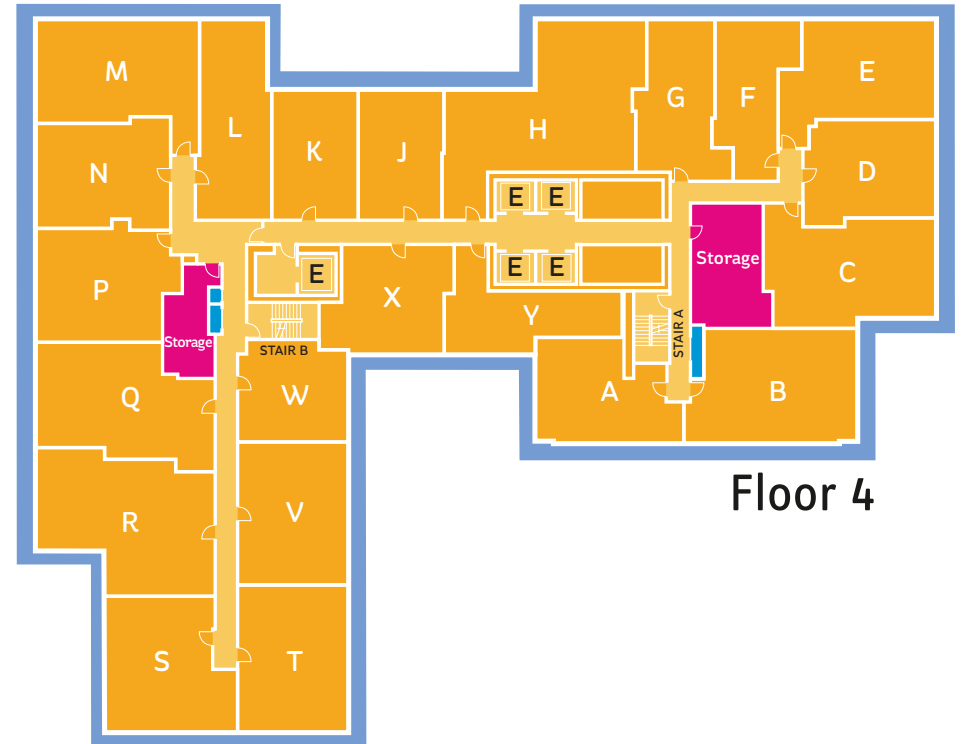

## Floor 1

**AVA DoBro**

100 Willoughby Street • Brooklyn, NY 11201  
718-643-1581

We would like to take you on a standard tour route that may include a model apartment and many community amenities. If you wish to alter this route, see a specific apartment or see other community features, we can do so upon request.

This plan is intended for illustrative purposes only.

**A V A DoBro**

100 Willoughby Street • Brooklyn, NY 11201  
718-643-1581

We would like to take you on a standard tour route that may include a model apartment and many community amenities. If you wish to alter this route, see a specific apartment or see other community features, we can do so upon request.

This plan is intended for illustrative purposes only.

**AVA DoBro**

100 Willoughby Street • Brooklyn, NY 11201  
718-643-1581

We would like to take you on a standard tour route that may include a model apartment and many community amenities. If you wish to alter this route, see a specific apartment or see other community features, we can do so upon request.

This plan is intended for illustrative purposes only.

Floor 5

Floor 7

Floor 6

**AVA DoBro**

100 Willoughby Street • Brooklyn, NY 11201

718-643-1581

We would like to take you on a standard tour route that may include a model apartment and many community amenities. If you wish to alter this route, see a specific apartment or see other community features, we can do so upon request.