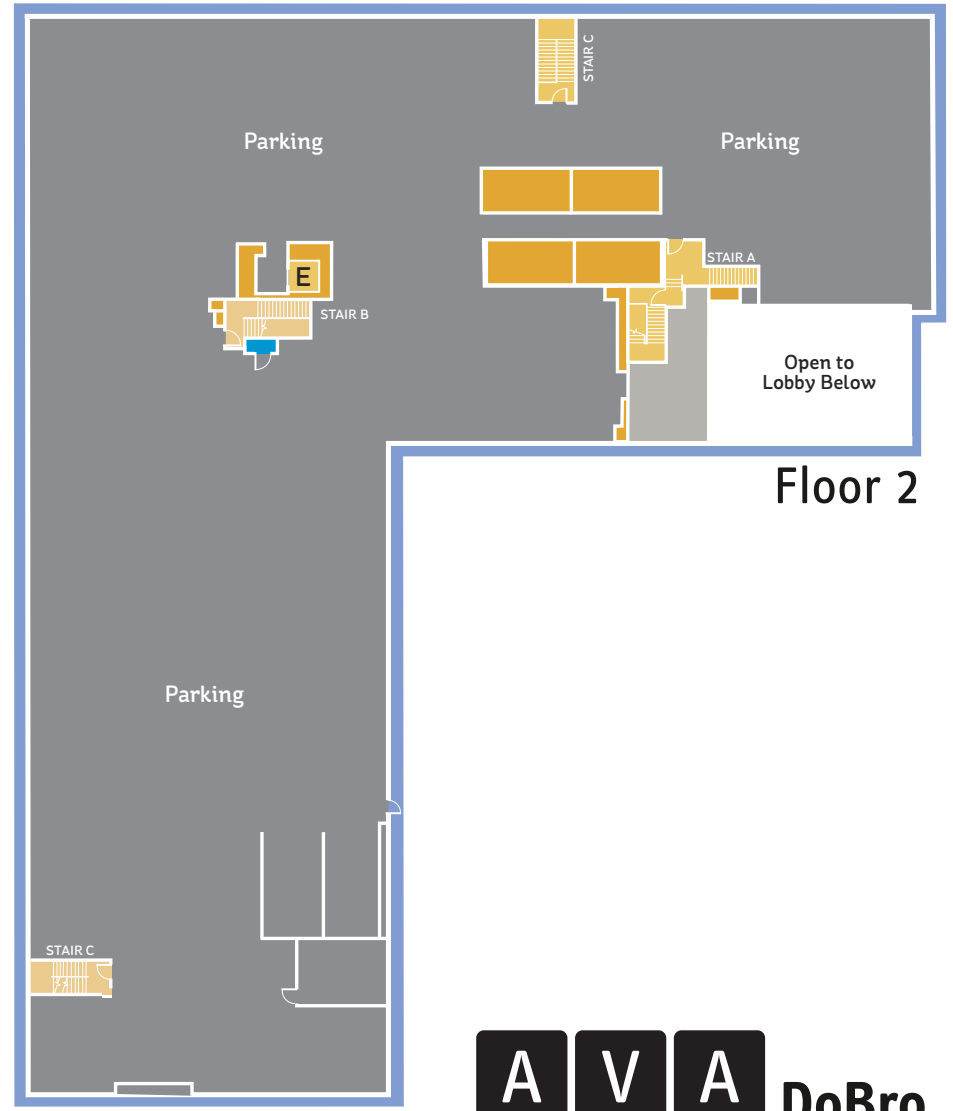

## Floor 1

**AVA DoBro**

100 Willoughby Street • Brooklyn, NY 11201  
718-643-1581

We would like to take you on a standard tour route that may include a model apartment and many community amenities. If you wish to alter this route, see a specific apartment or see other community features, we can do so upon request.

This plan is intended for illustrative purposes only.

**A V A DoBro**

100 Willoughby Street • Brooklyn, NY 11201  
718-643-1581

We would like to take you on a standard tour route that may include a model apartment and many community amenities. If you wish to alter this route, see a specific apartment or see other community features, we can do so upon request.

This plan is intended for illustrative purposes only.

Floor 5

Floor 7

Floor 6

**AVA DoBro**

100 Willoughby Street • Brooklyn, NY 11201

718-643-1581

We would like to take you on a standard tour route that may include a model apartment and many community amenities. If you wish to alter this route, see a specific apartment or see other community features, we can do so upon request.

This plan is intended for illustrative purposes only.

Floors 8-29

Floor 57

Floor 30

**AVA DoBro**

100 Willoughby Street • Brooklyn, NY 11201  
718-643-1581

We would like to take you on a standard tour route that may include a model apartment and many community amenities. If you wish to alter this route, see a specific apartment or see other community features, we can do so upon request.