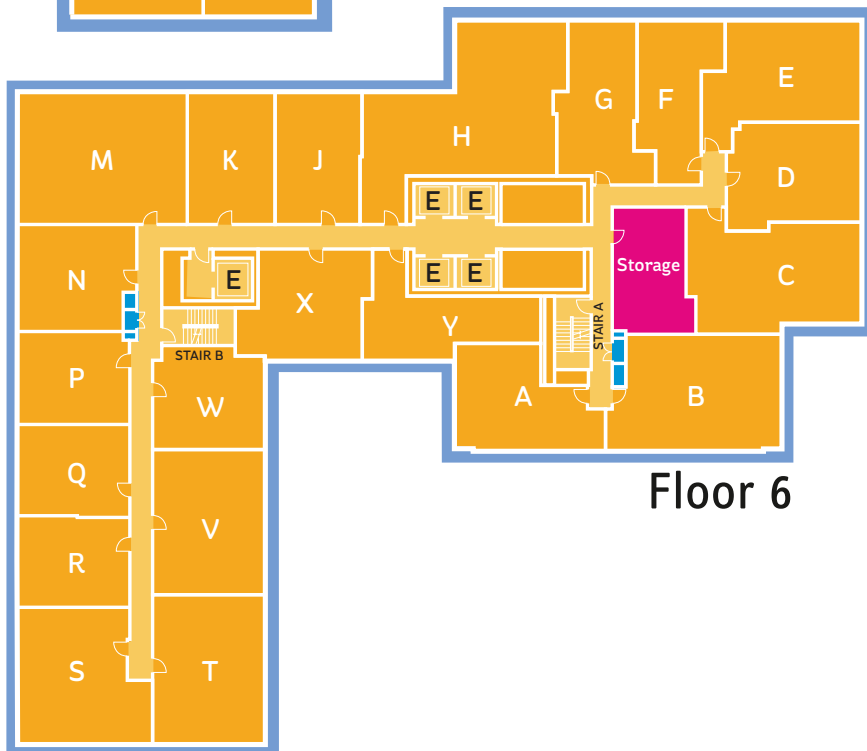

This plan is intended for illustrative purposes only.

**A V A DoBro**

100 Willoughby Street • Brooklyn, NY 11201  
718-643-1581

We would like to take you on a standard tour route that may include a model apartment and many community amenities. If you wish to alter this route, see a specific apartment or see other community features, we can do so upon request.

This plan is intended for illustrative purposes only.

**AVA DoBro**

100 Willoughby Street • Brooklyn, NY 11201  
718-643-1581

We would like to take you on a standard tour route that may include a model apartment and many community amenities. If you wish to alter this route, see a specific apartment or see other community features, we can do so upon request.

This plan is intended for illustrative purposes only.

Floor 5

Floor 7

Floor 6

**AVA DoBro**

100 Willoughby Street • Brooklyn, NY 11201

718-643-1581

We would like to take you on a standard tour route that may include a model apartment and many community amenities. If you wish to alter this route, see a specific apartment or see other community features, we can do so upon request.

This plan is intended for illustrative purposes only.

Floors 8-29

Floor 57

Floor 30

**AVA DoBro**

100 Willoughby Street • Brooklyn, NY 11201  
718-643-1581

We would like to take you on a standard tour route that may include a model apartment and many community amenities. If you wish to alter this route, see a specific apartment or see other community features, we can do so upon request.