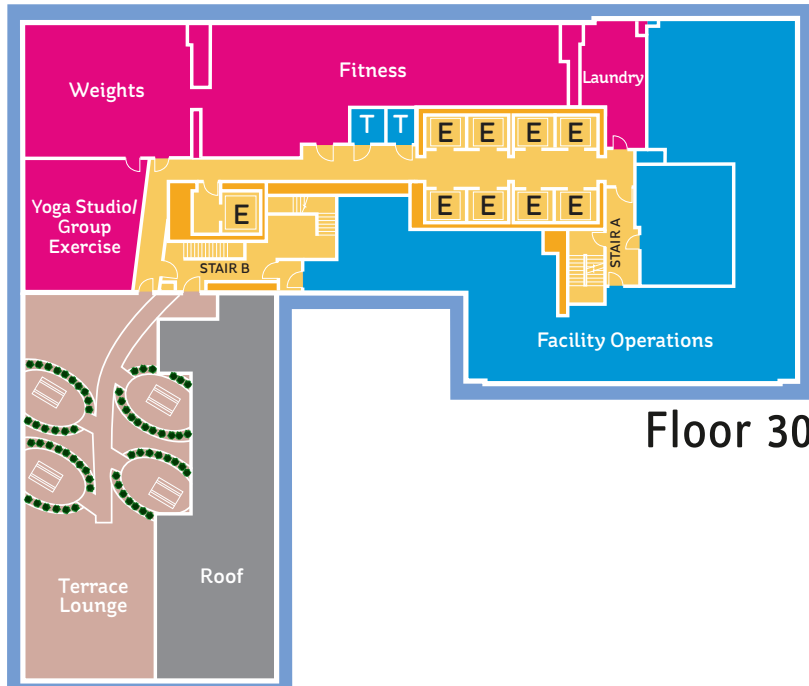

This plan is intended for illustrative purposes only.

Floor 5

Floor 7

Floor 6

**AVA DoBro**

100 Willoughby Street • Brooklyn, NY 11201

718-643-1581

We would like to take you on a standard tour route that may include a model apartment and many community amenities. If you wish to alter this route, see a specific apartment or see other community features, we can do so upon request.

This plan is intended for illustrative purposes only.

Floors 8-29

Floor 57

Floor 30

**AVA DoBro**

100 Willoughby Street • Brooklyn, NY 11201  
718-643-1581

We would like to take you on a standard tour route that may include a model apartment and many community amenities. If you wish to alter this route, see a specific apartment or see other community features, we can do so upon request.

This plan is intended for illustrative purposes only.