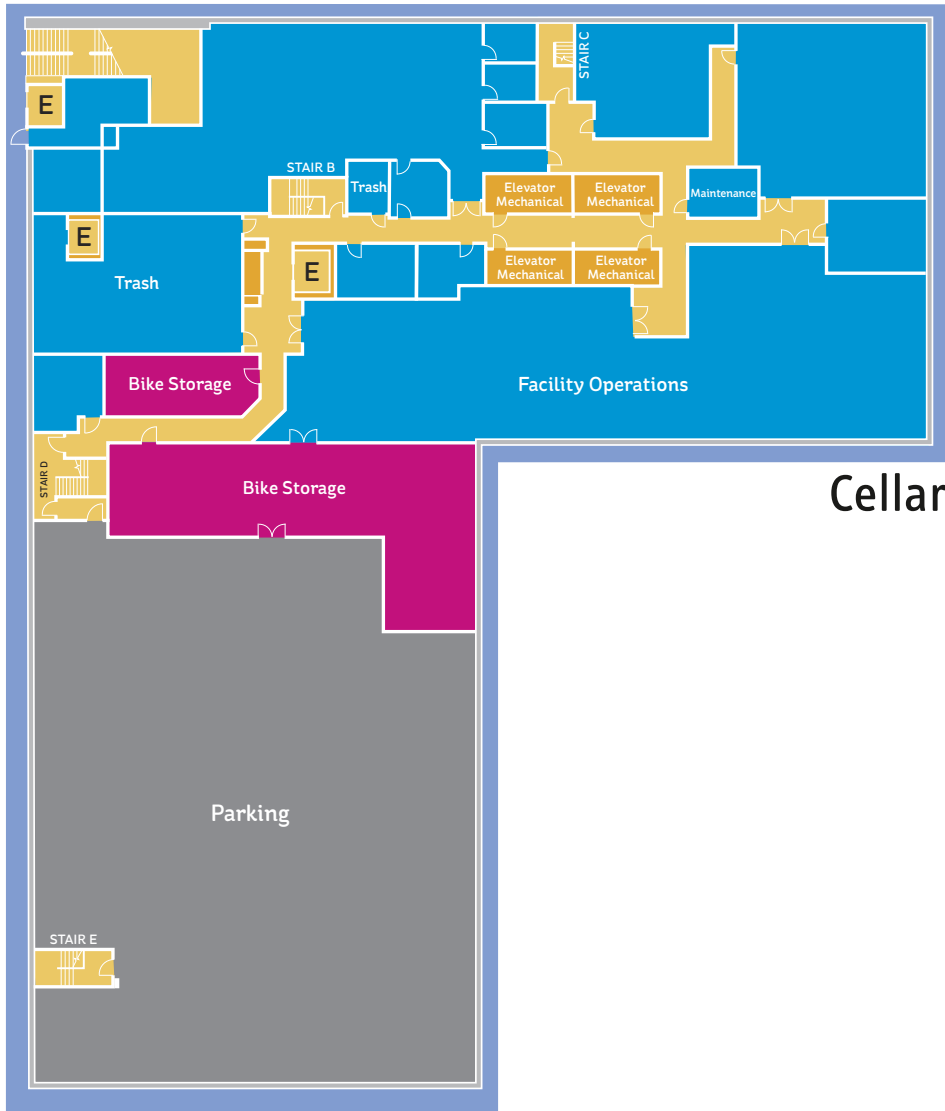

## Floor 1

**AVA DoBro**

100 Willoughby Street • Brooklyn, NY 11201  
718-643-1581

We would like to take you on a standard tour route that may include a model apartment and many community amenities. If you wish to alter this route, see a specific apartment or see other community features, we can do so upon request.

This plan is intended for illustrative purposes only.

**A V A DoBro**

100 Willoughby Street • Brooklyn, NY 11201  
718-643-1581

We would like to take you on a standard tour route that may include a model apartment and many community amenities. If you wish to alter this route, see a specific apartment or see other community features, we can do so upon request.

This plan is intended for illustrative purposes only.

**AVA DoBro**

100 Willoughby Street • Brooklyn, NY 11201  
718-643-1581

We would like to take you on a standard tour route that may include a model apartment and many community amenities. If you wish to alter this route, see a specific apartment or see other community features, we can do so upon request.

This plan is intended for illustrative purposes only.

Floor 5

Floor 7

Floor 6

**AVA DoBro**

100 Willoughby Street • Brooklyn, NY 11201

718-643-1581

We would like to take you on a standard tour route that may include a model apartment and many community amenities. If you wish to alter this route, see a specific apartment or see other community features, we can do so upon request.