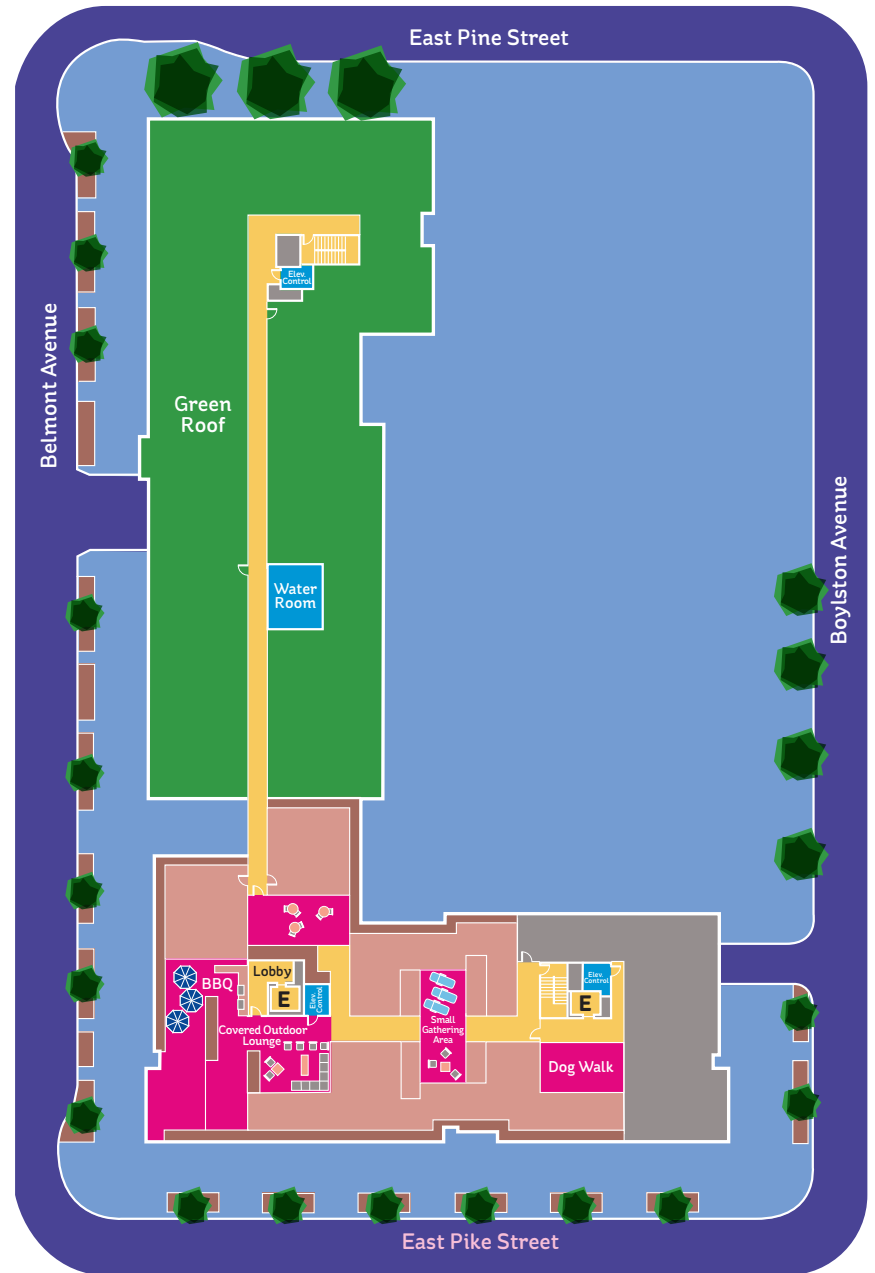

This plan is intended for illustrative purposes only.

Level 2

Level 3

Capitol Hill

600 East Pike Street • Seattle, Washington 98122

We would like to take you on a standard tour route that may include a model apartment and many community amenities. If you wish to alter this route, see a specific apartment or see other community features, we can do so upon request.

This plan is intended for illustrative purposes only.

Levels 4-5

Level 6

Capitol Hill

600 East Pike Street • Seattle, Washington 98122

We would like to take you on a standard tour route that may include a model apartment and many community amenities. If you wish to alter this route, see a specific apartment or see other community features, we can do so upon request.

This plan is intended for illustrative purposes only.

Level 7

Rooftop

Capitol Hill

600 East Pike Street • Seattle, Washington 98122

We would like to take you on a standard tour route that may include a model apartment and many community amenities. If you wish to alter this route, see a specific apartment or see other community features, we can do so upon request.

This plan is intended for illustrative purposes only.