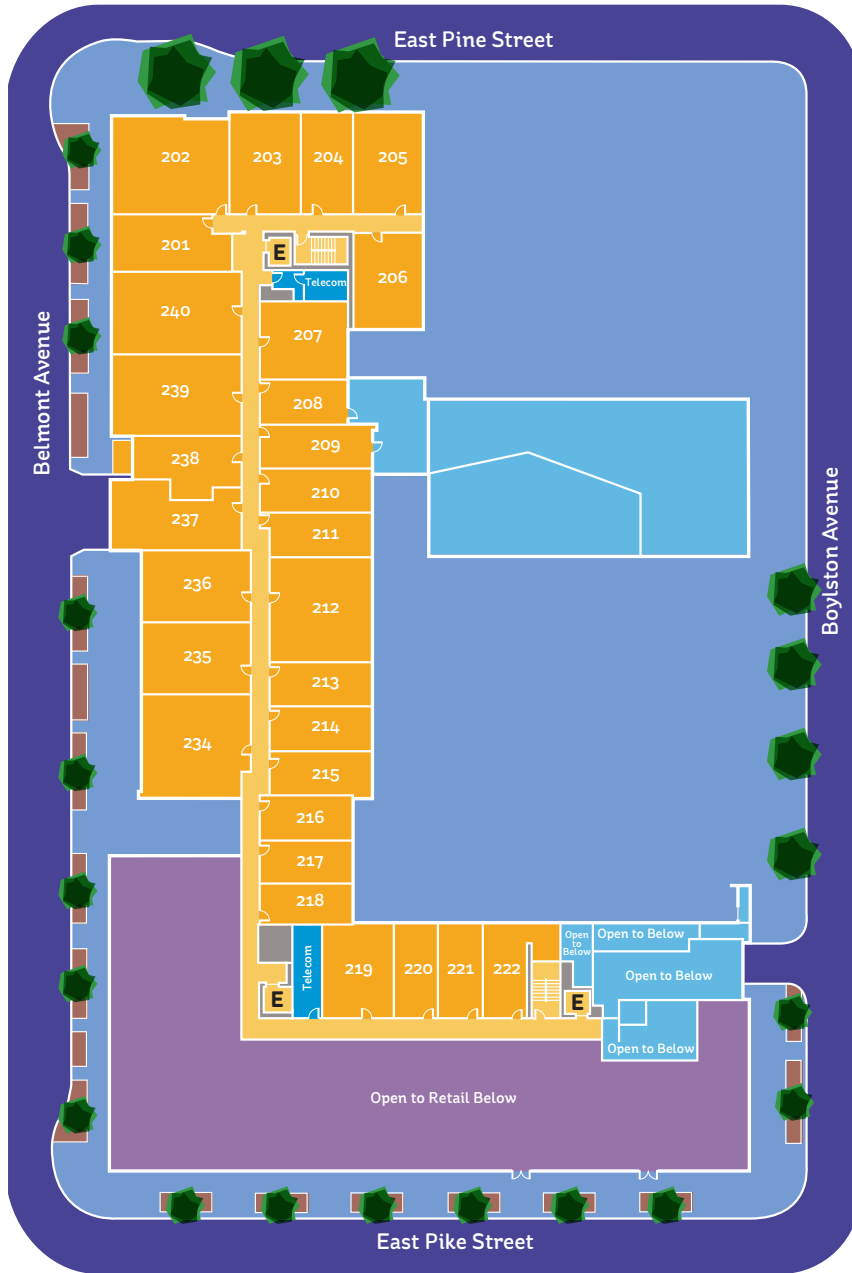

Level P1

Level 1

Capitol Hill

600 East Pike Street • Seattle, Washington 98122

We would like to take you on a standard tour route that may include a model apartment and many community amenities. If you wish to alter this route, see a specific apartment or see other community features, we can do so upon request.

This plan is intended for illustrative purposes only.

Level 2

Level 3

Capitol Hill

600 East Pike Street • Seattle, Washington 98122

We would like to take you on a standard tour route that may include a model apartment and many community amenities. If you wish to alter this route, see a specific apartment or see other community features, we can do so upon request.

This plan is intended for illustrative purposes only.

Levels 4-5

Level 6

Capitol Hill

600 East Pike Street • Seattle, Washington 98122

We would like to take you on a standard tour route that may include a model apartment and many community amenities. If you wish to alter this route, see a specific apartment or see other community features, we can do so upon request.

This plan is intended for illustrative purposes only.

Level 7

Rooftop

Capitol Hill

600 East Pike Street • Seattle, Washington 98122

We would like to take you on a standard tour route that may include a model apartment and many community amenities. If you wish to alter this route, see a specific apartment or see other community features, we can do so upon request.